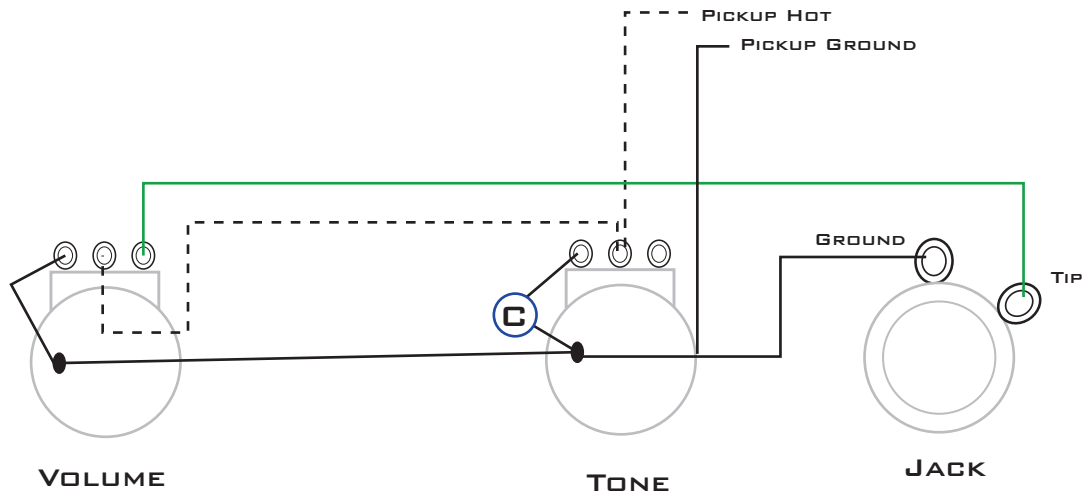

1 PICKUP - VOLUME-TONE WIRING

*SLEEVE IS GROUND ON JACK

*PICKUP GROUNDS CAN ALSO BE SOLDERED TO BACK OF VOLUME POT OR TO SLEEVE ON JACK.

BESTBASSGEAR_{LLC}

THE FINEST IN BASS PICKUPS, PREAMPS, & OTHER BASS-SPECIFIC NECESSITIES