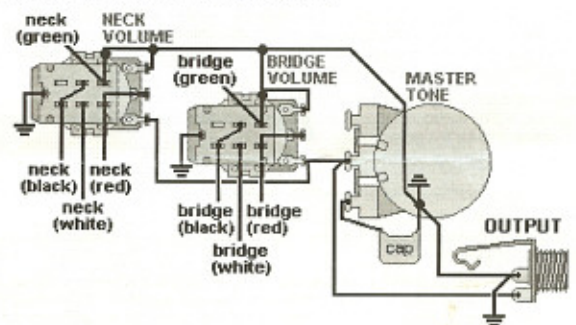

Alternative wiring possibilities

Two (2) Push/Pull Volume Controls for Dual Sound

Push/Pull Volume Controls for Dual Sound, Tone Phase Switch

1388 Richmond Terrace
 P.O. Box 100387
 Staten Island, NY 10310 USA
 Tel (718) 981-9286 Tech (718) 816-8112
 Fax (718) 720-5296
www.dimarzio.com