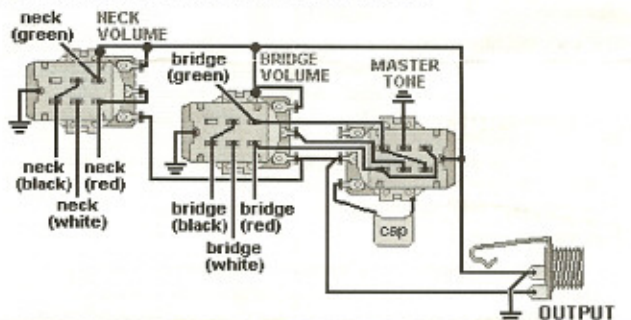

Alternative wiring possibilities

Two (2) Push/Pull Volume Controls for Dual Sound

Push/Pull Volume Controls for Dual Sound, Tone Phase Switch

1388 Richmond Terrace
 P.O. Box 100387
 Staten Island, NY 10310 USA
 Tel (718) 981-9286 Tech (718) 816-8112
 Fax (718) 720-5296
www.dimarzio.com