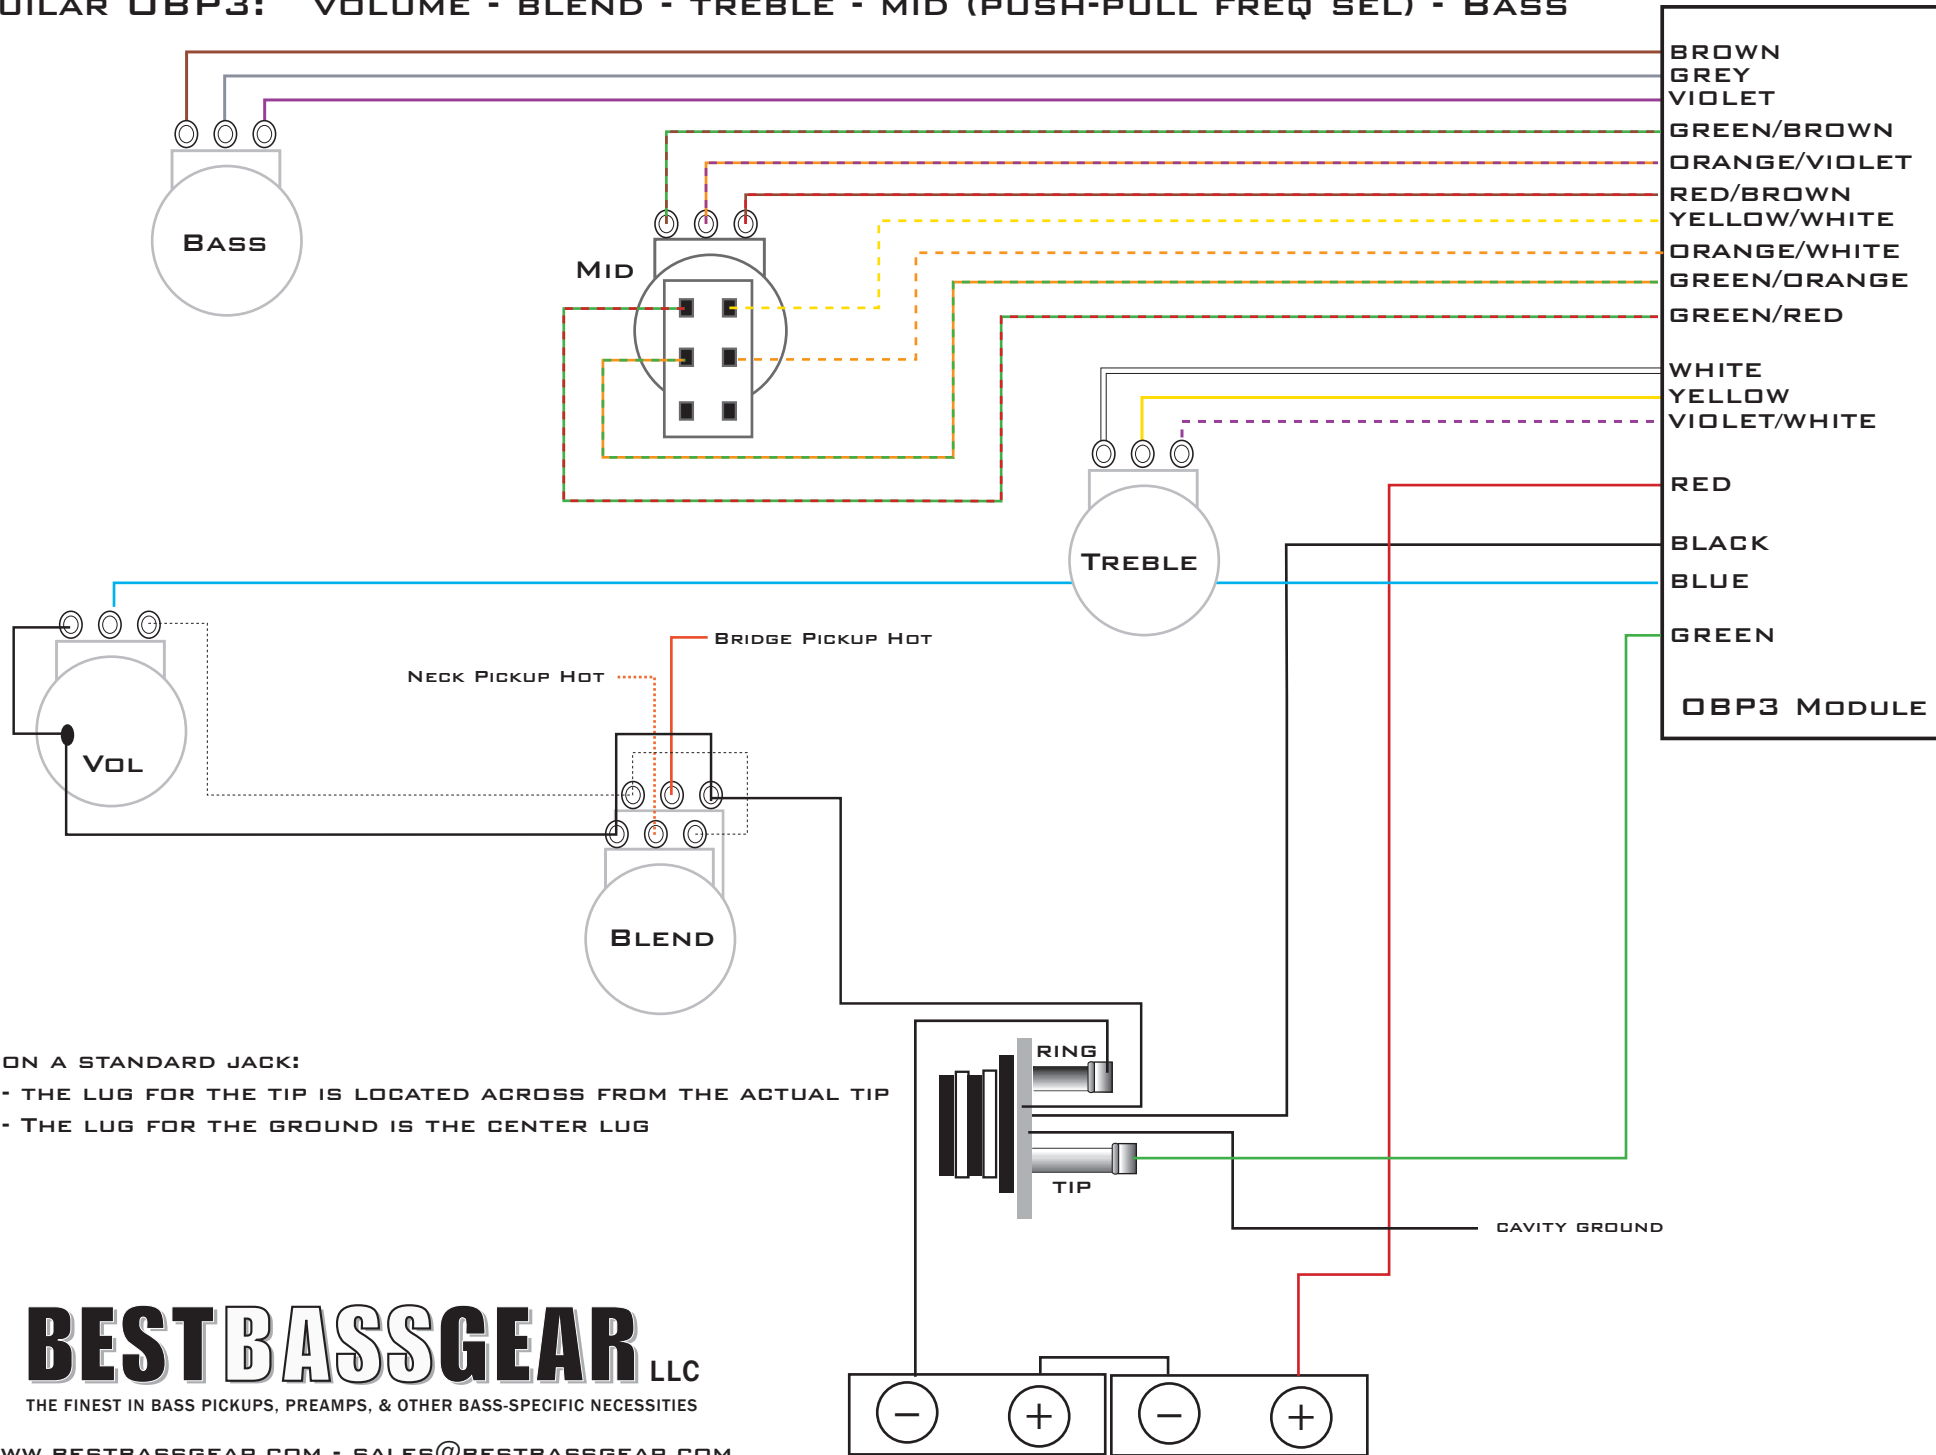

AGUILAR OBP3: VOLUME - BLEND - TREBLE - MID (PUSH-PULL FREQ SEL) - BASS

ON A STANDARD JACK:

- THE LUG FOR THE TIP IS LOCATED ACROSS FROM THE ACTUAL TIP
- THE LUG FOR THE GROUND IS THE CENTER LUG

BESTBASSGEAR LLC

THE FINEST IN BASS PICKUPS, PREAMPS, & OTHER BASS-SPECIFIC NECESSITIES

WWW.BESTBASSGEAR.COM - SALES@BESTBASSGEAR.COM

9 OR 18 VOLTS CAN BE USED WITH THE OBP2/OBP3 PREAMPS. FOR 9 VOLT USE, CONNECT THE NEGATIVE FROM THE BATTERY TERMINAL TO THE RING ON THE JACK.