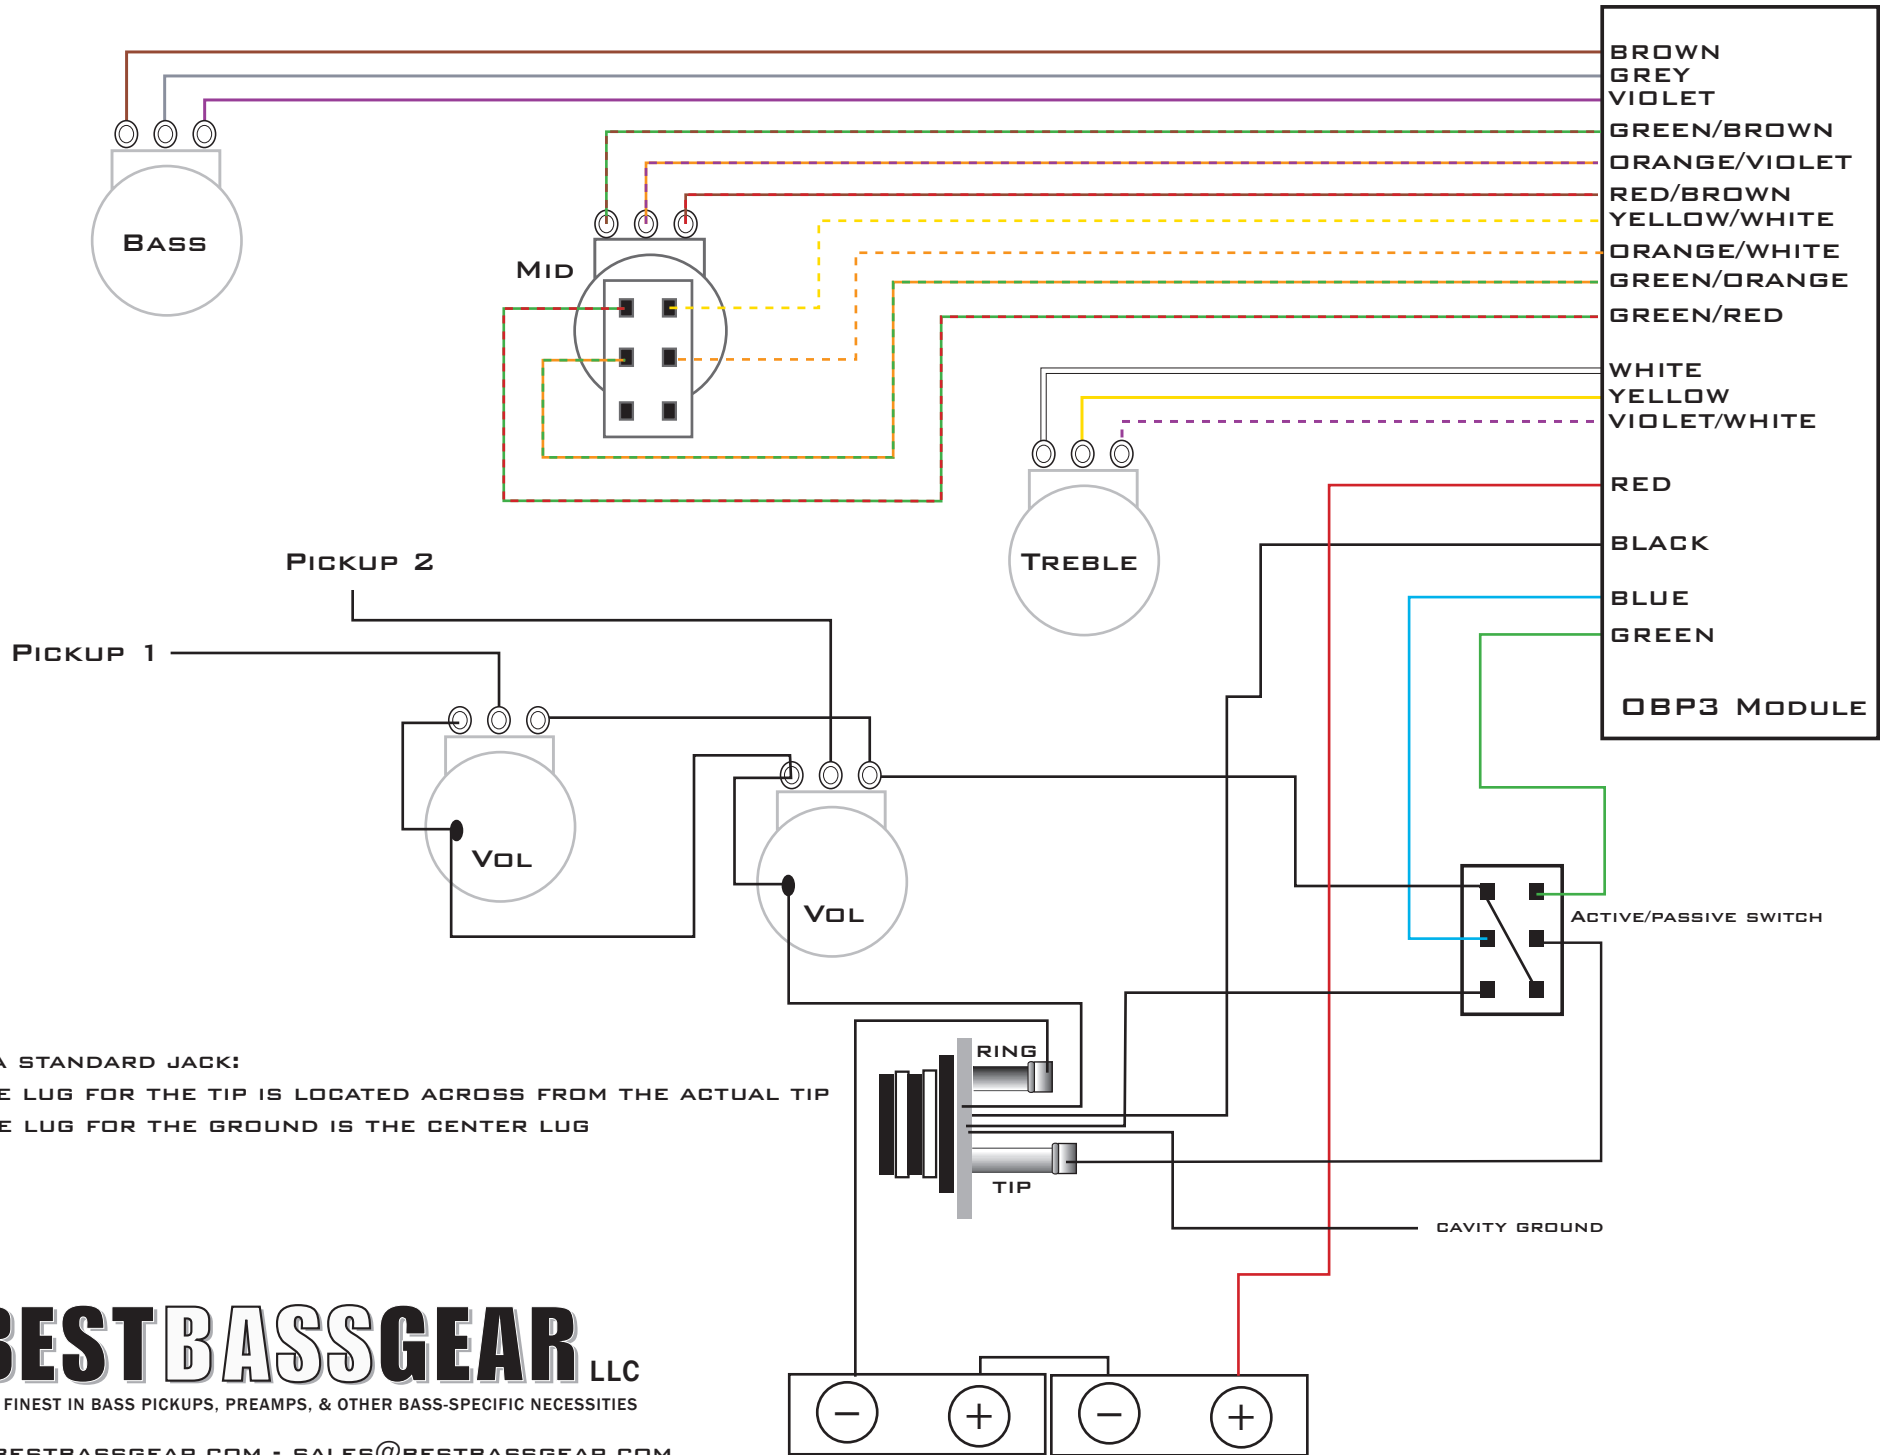

AGUILAR OBP3: VOLUME - VOLUME- TREBLE - MID (PUSH-PULL FREQ SEL) - BASS - ACTIVE/PASSIVE SWITCH

9 OR 18 VOLTS CAN BE USED WITH THE OBP2/OBP3 PREAMPS. FOR 9 VOLT USE, CONNECT THE NEGATIVE FROM THE BATTERY TERMINAL TO THE RING ON THE JACK.