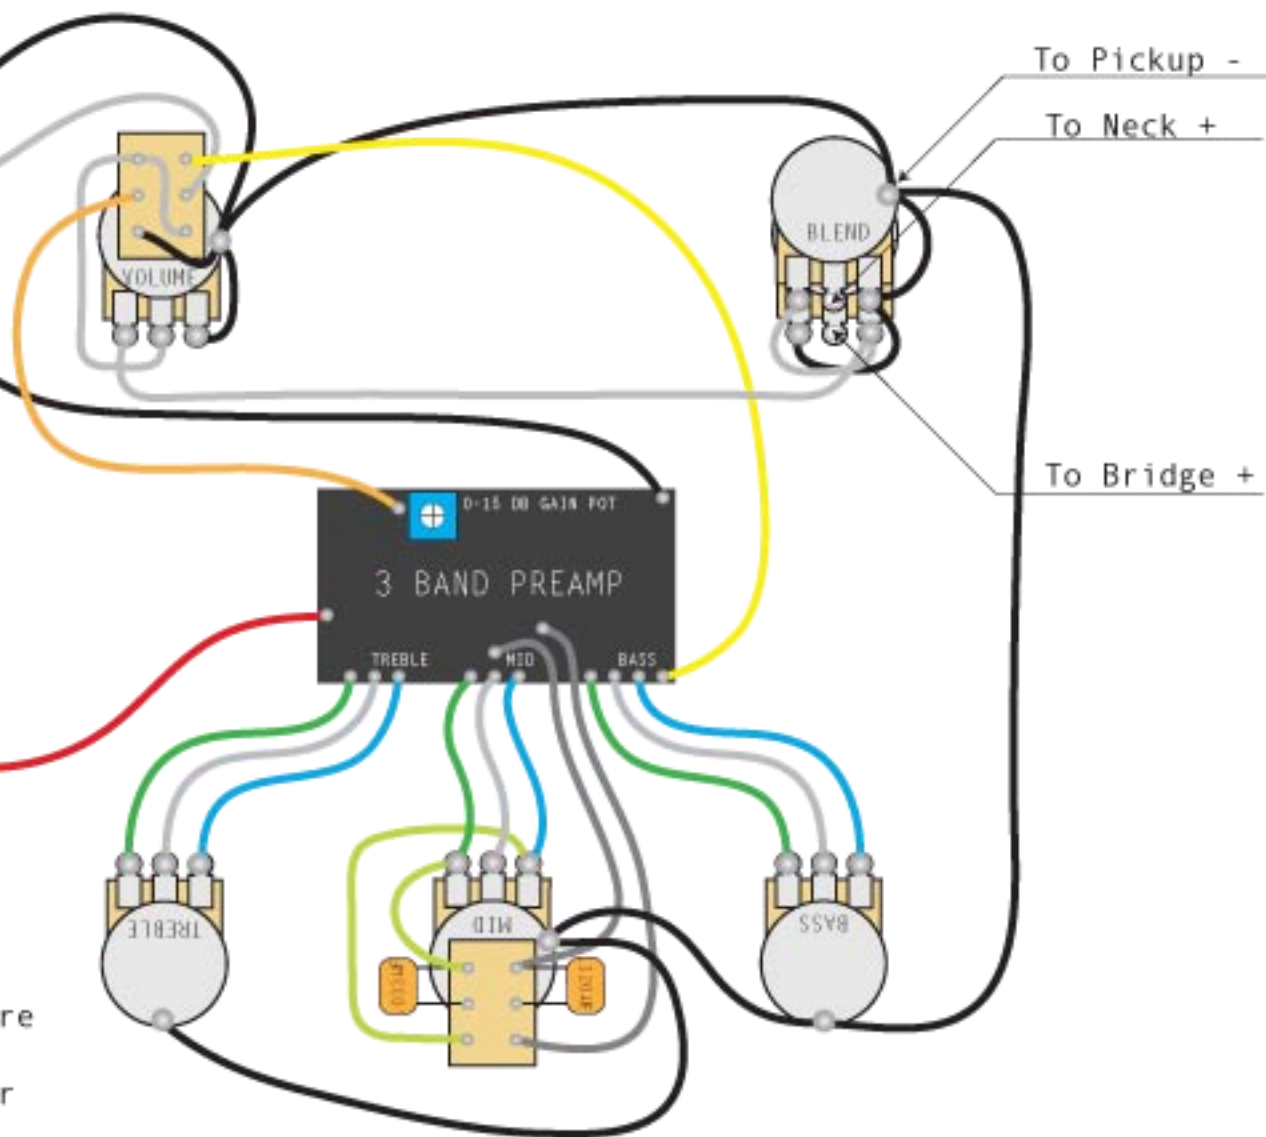

nordstrand pickups

3B-5a

All Volume, Tone & Blend Pots are
250k Audio Taper
All EQ Pots are 50k Linear Taper

www.nordstrandpickups.com