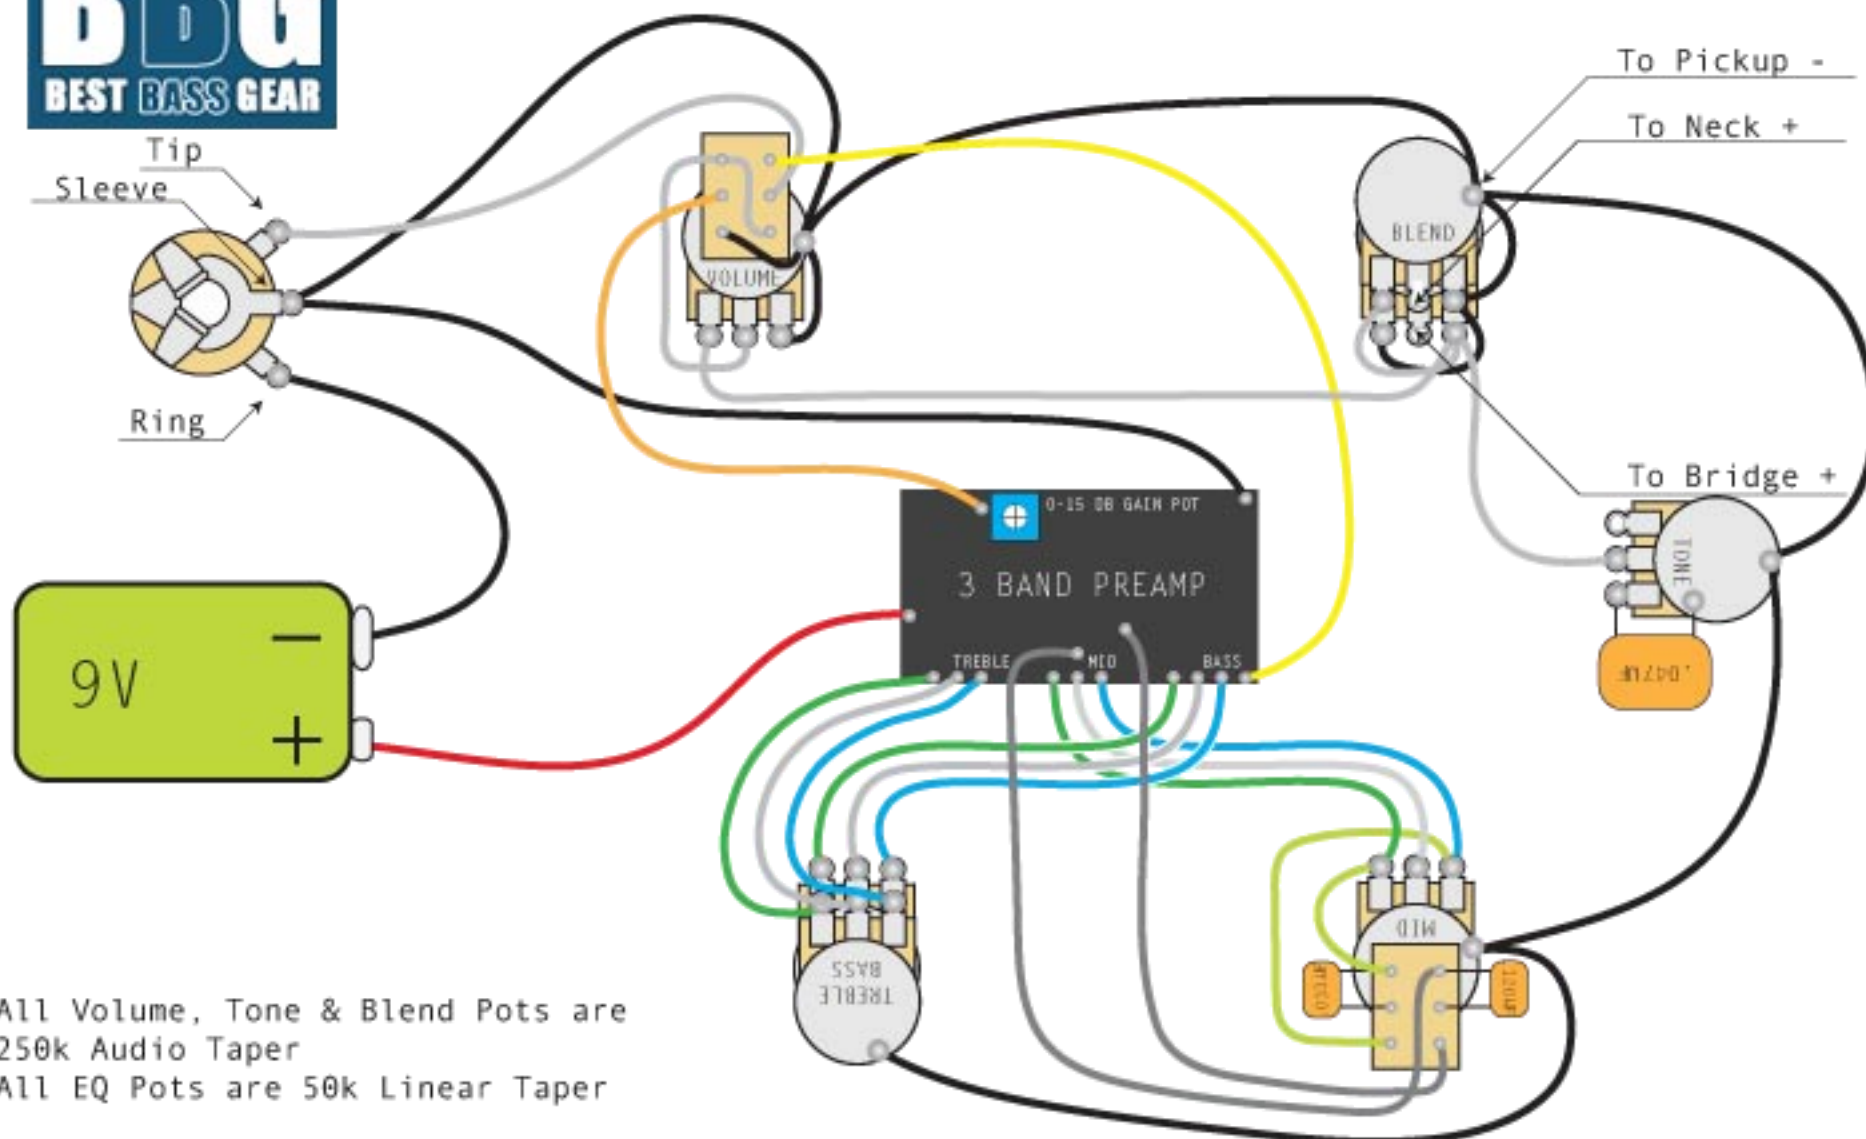

nordstrand pickups

3B-5b

All Volume, Tone & Blend Pots are
250k Audio Taper
All EQ Pots are 50k Linear Taper

www.nordstrandpickups.com