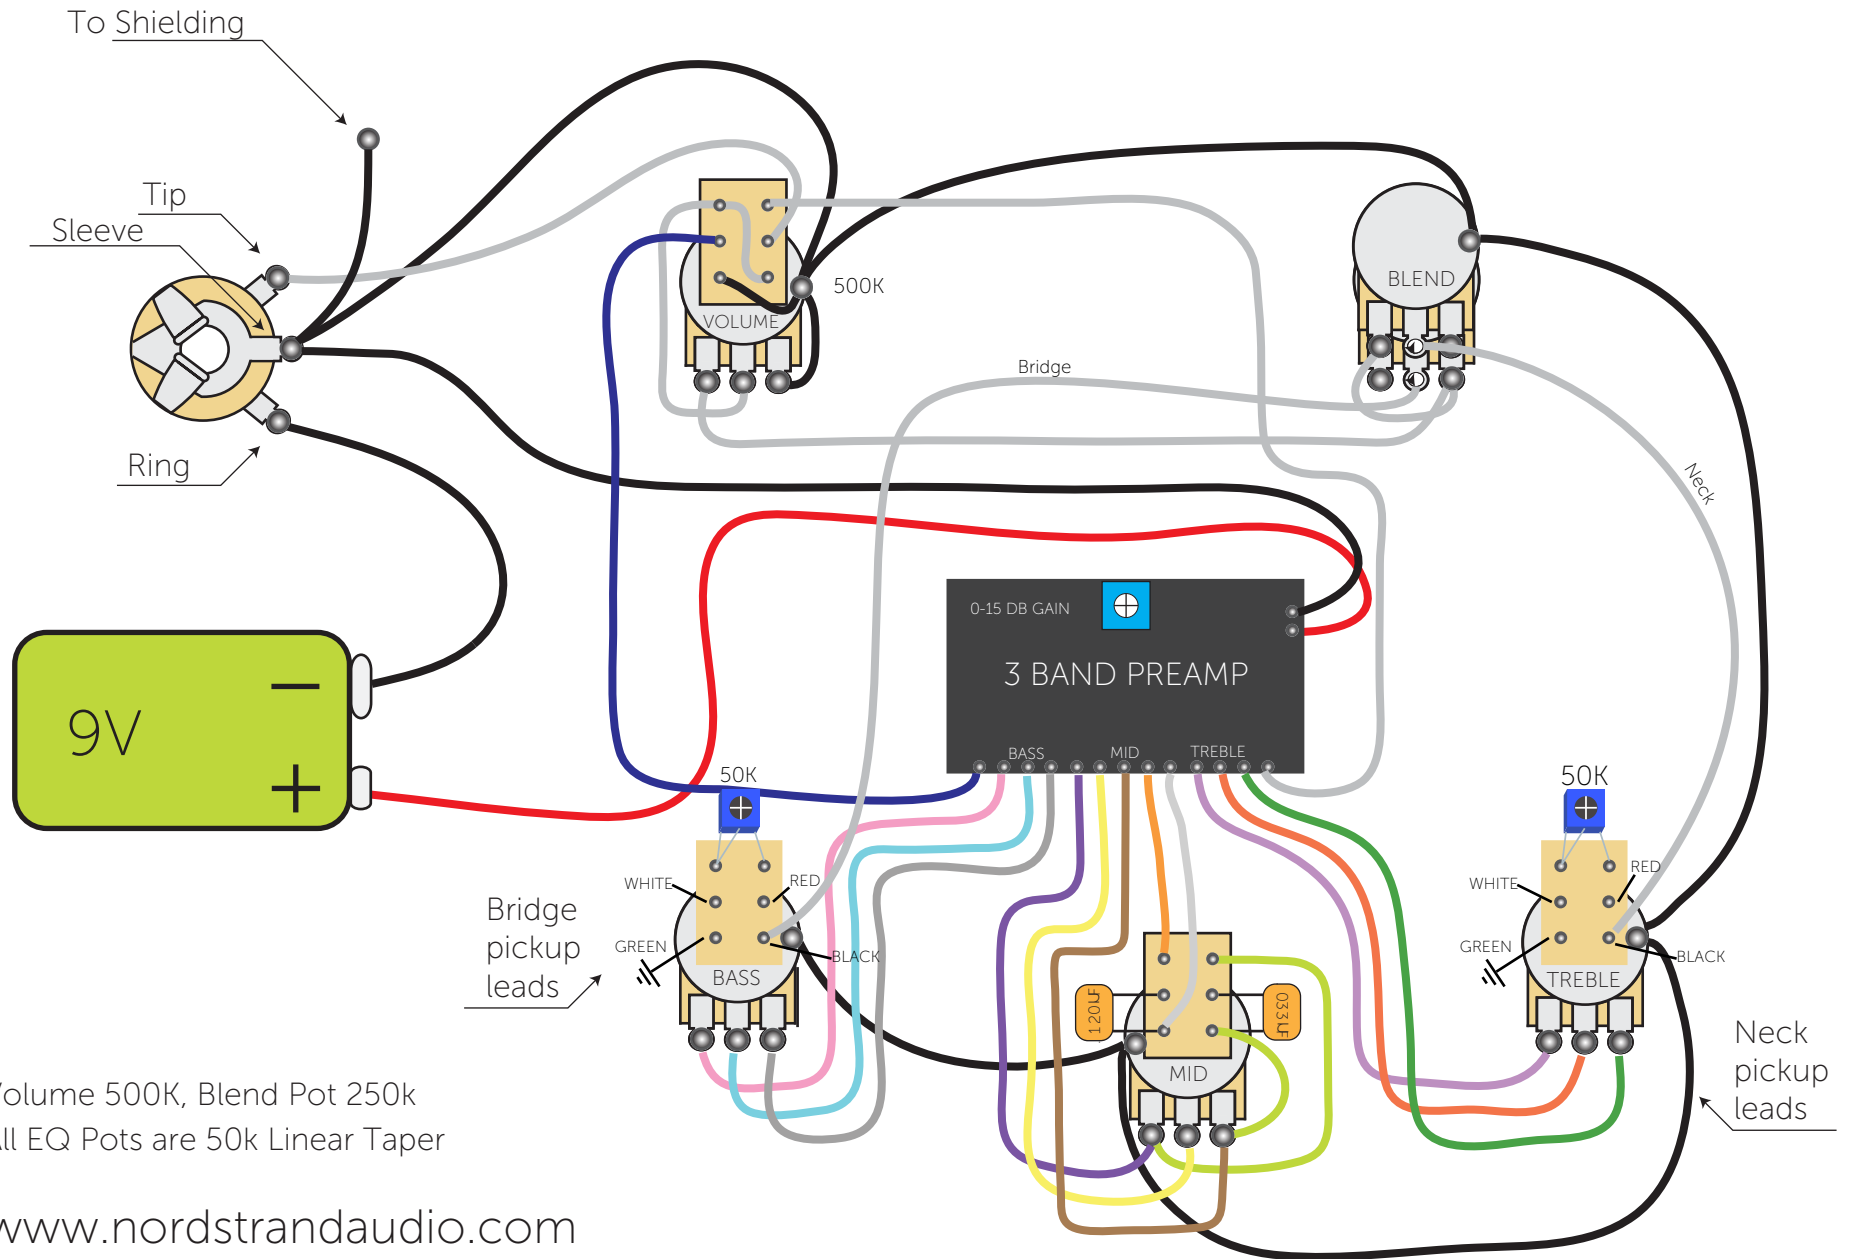

nordstrand pickups

JC 3B

Volume 500K, Blend Pot 250k
All EQ Pots are 50k Linear Taper

www.nordstrandaudio.com