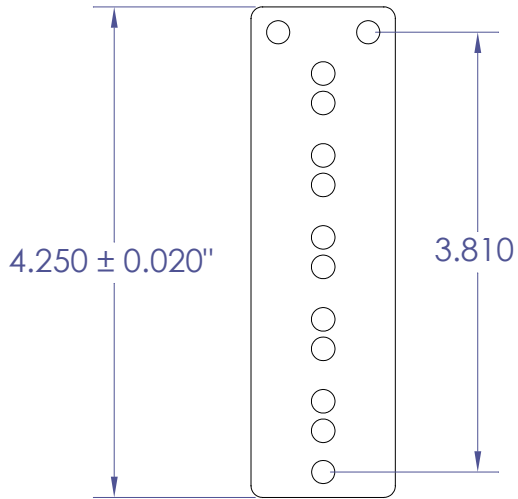

Pickup Cover Dimensions

5SSP-D2

Bridge

Neck