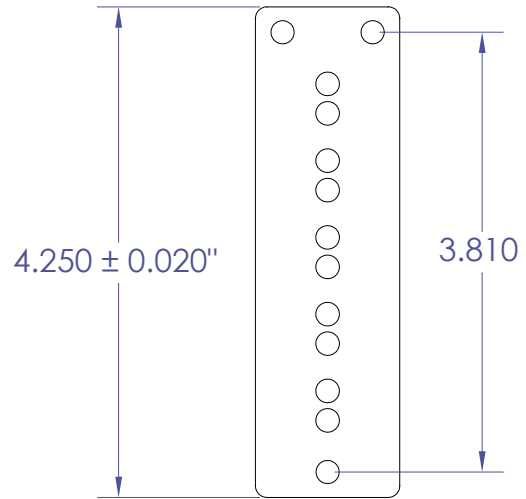

Pickup Cover Dimensions

5SSP-D2

Bridge

Neck