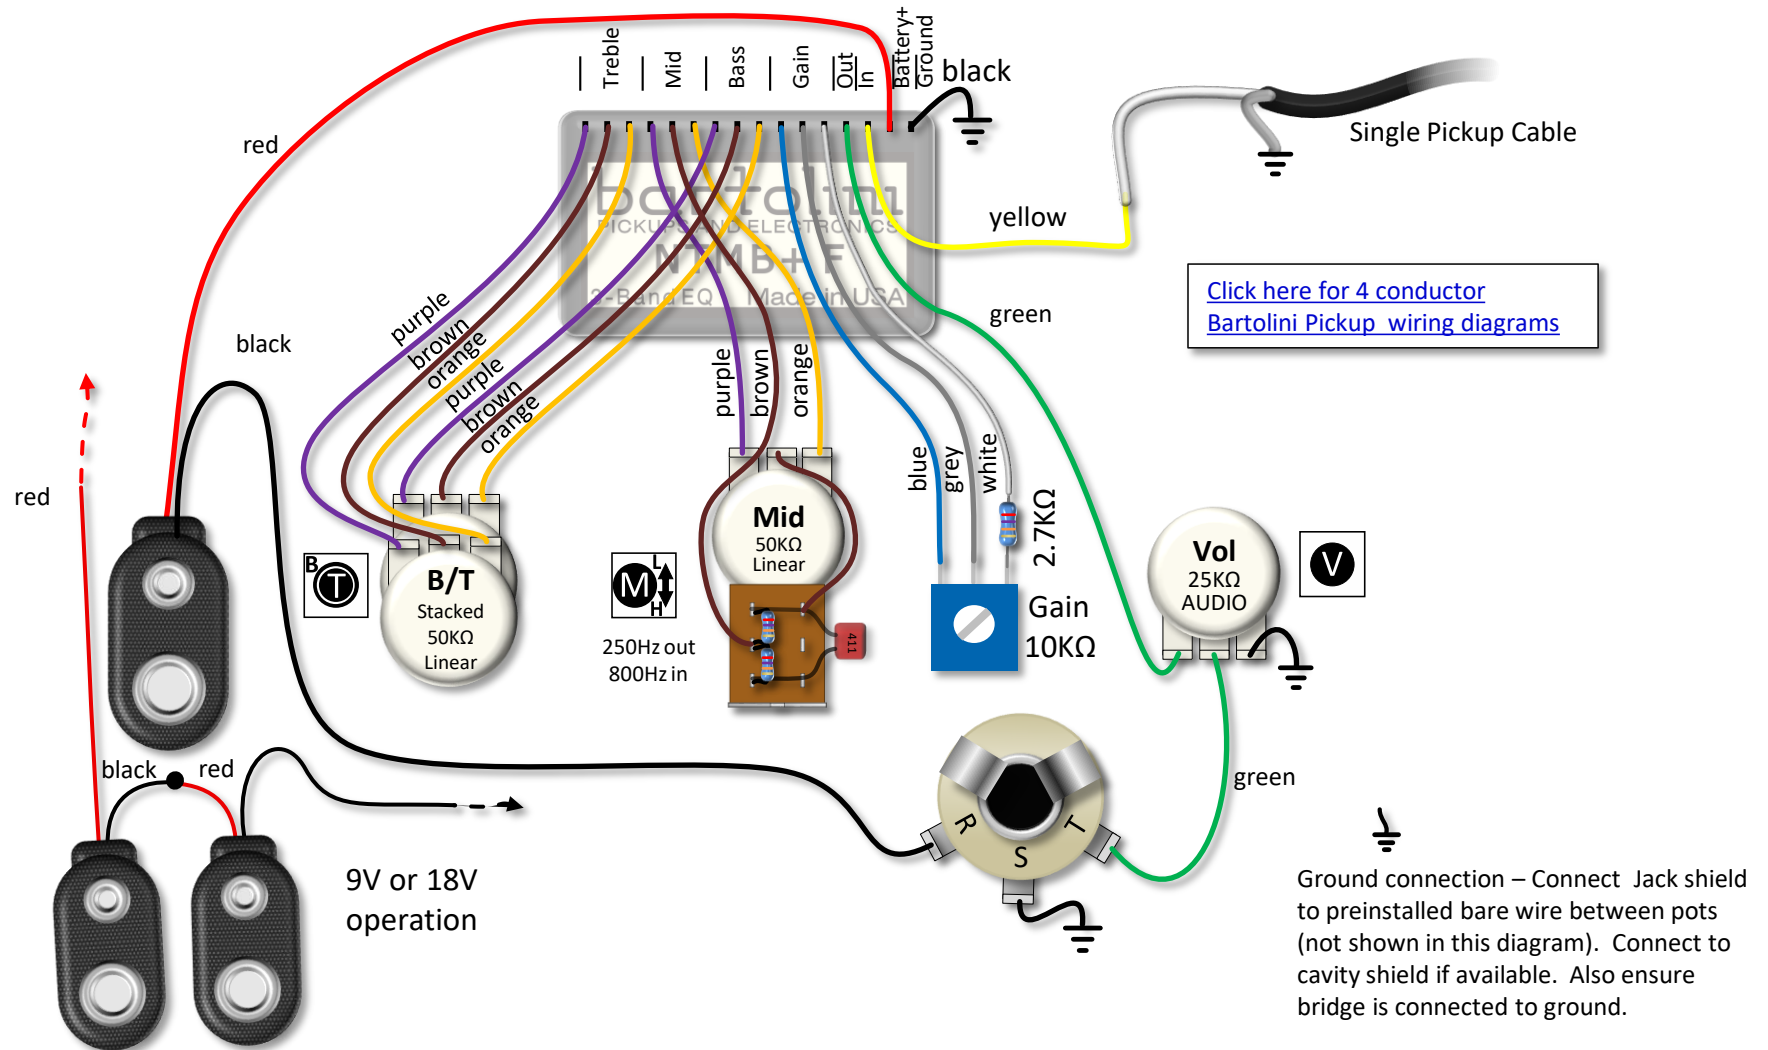

3 Band NTMB+F Preamp for single pickup with 3 Pots, and a Push/Pull Mid

Ordering Details:

Model/SKU	Description	UPC
HR-2.4/918	3 Band EQ, 3 Pots: (Volume) (Mid with 250/800Hz push-pull) (Treble/Bass Stack)	682384502105