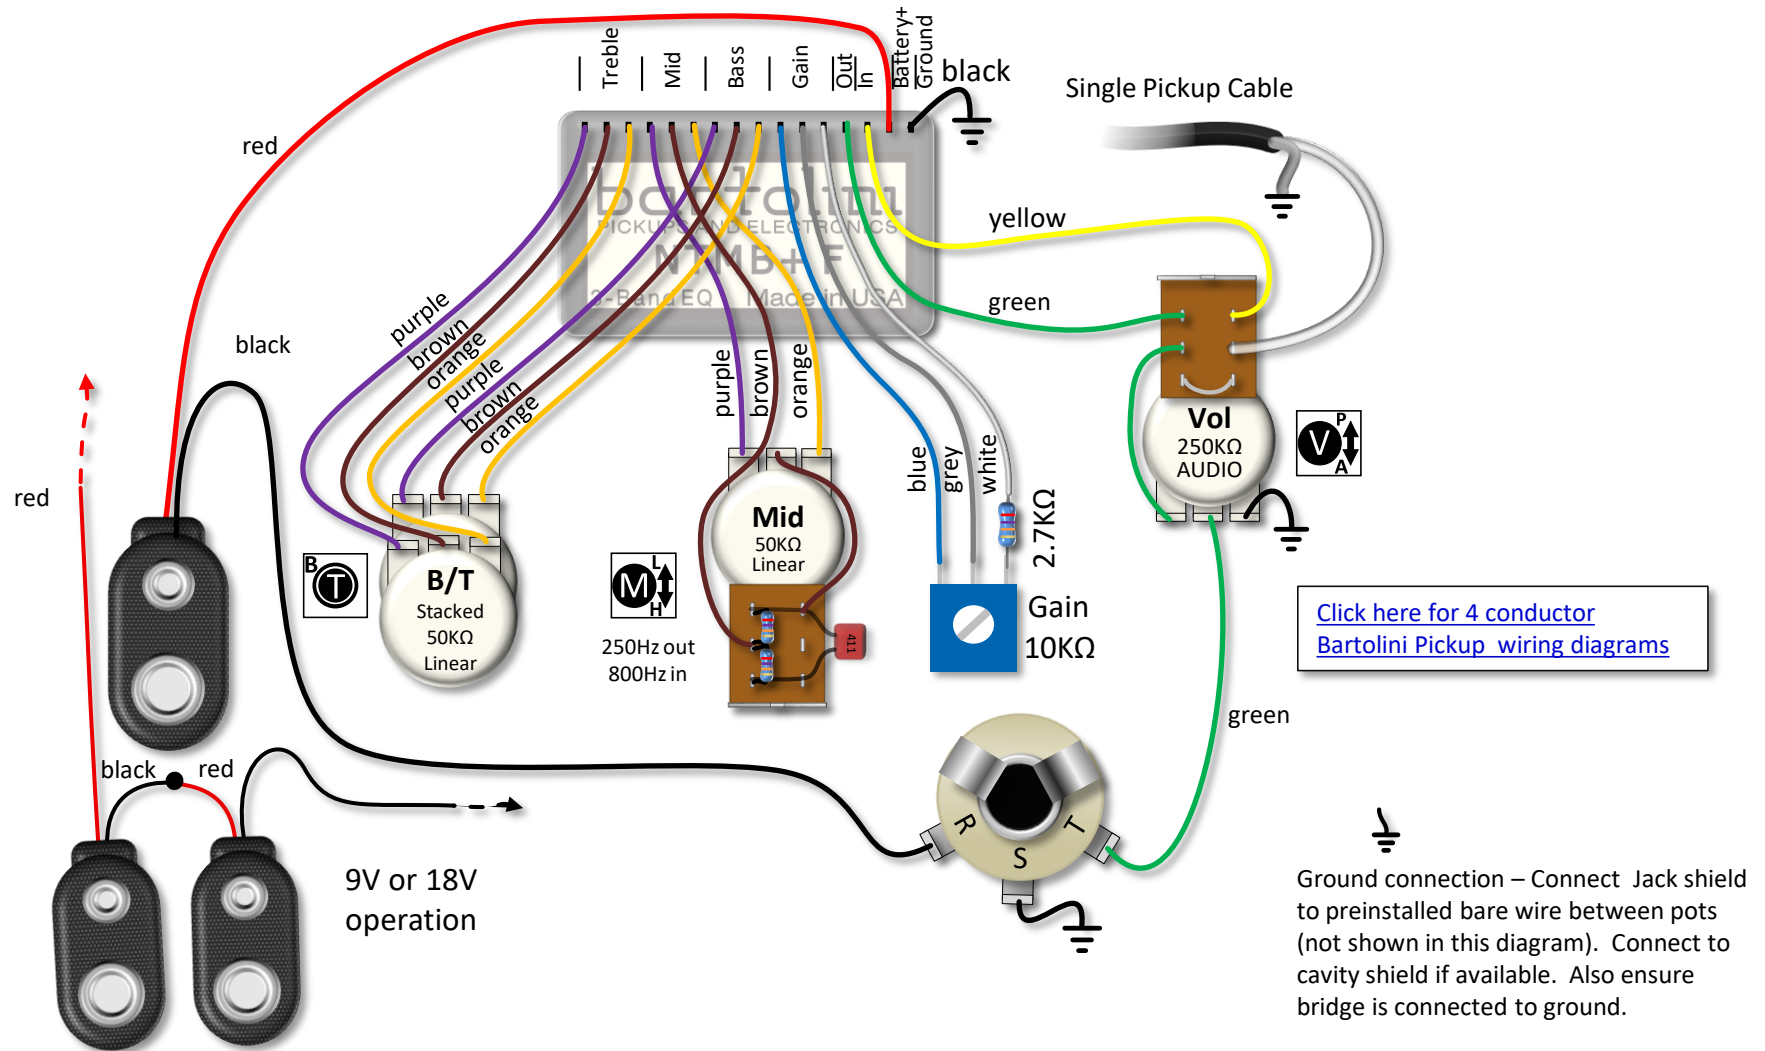

3 Band NTMB+F Preamp active/passive for single pickup with 3 Pots, and a Push/Pull Mid

Ordering Details:

Model/SKU	Description	UPC
HR-2.4AP/918	3 Band EQ, 3 Pots: (Volume with Pull-Bypass Switch) (Mid with 250/800Hz push-pull) (Treble/Bass Stack)	682384500026