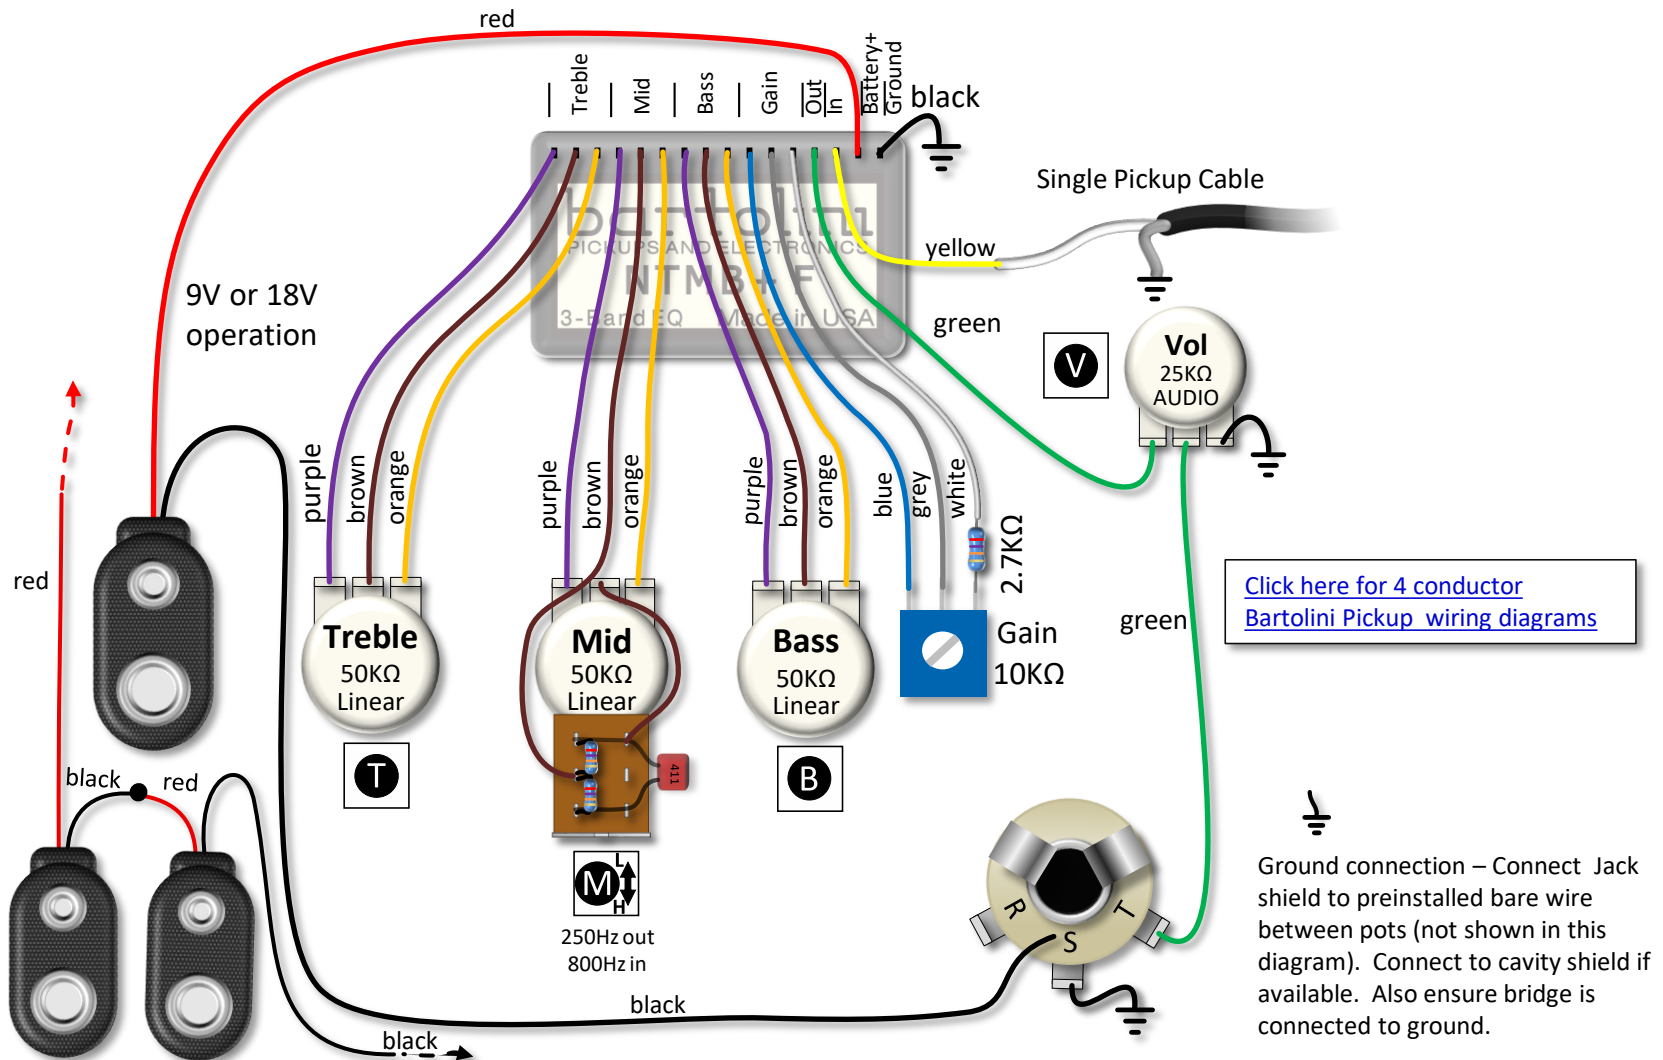

3 Band NTMB+F Preamp, 4 Pots, push/pull mid

Ordering Details:

<https://bartolini.net/product/hr25/>

Model/SKU

Description

UPC

HR-2.5/918

3 Band EQ, 4 Pots: (Volume) (Treble) (Mid with 250/800Hz push-pull) (Bass)