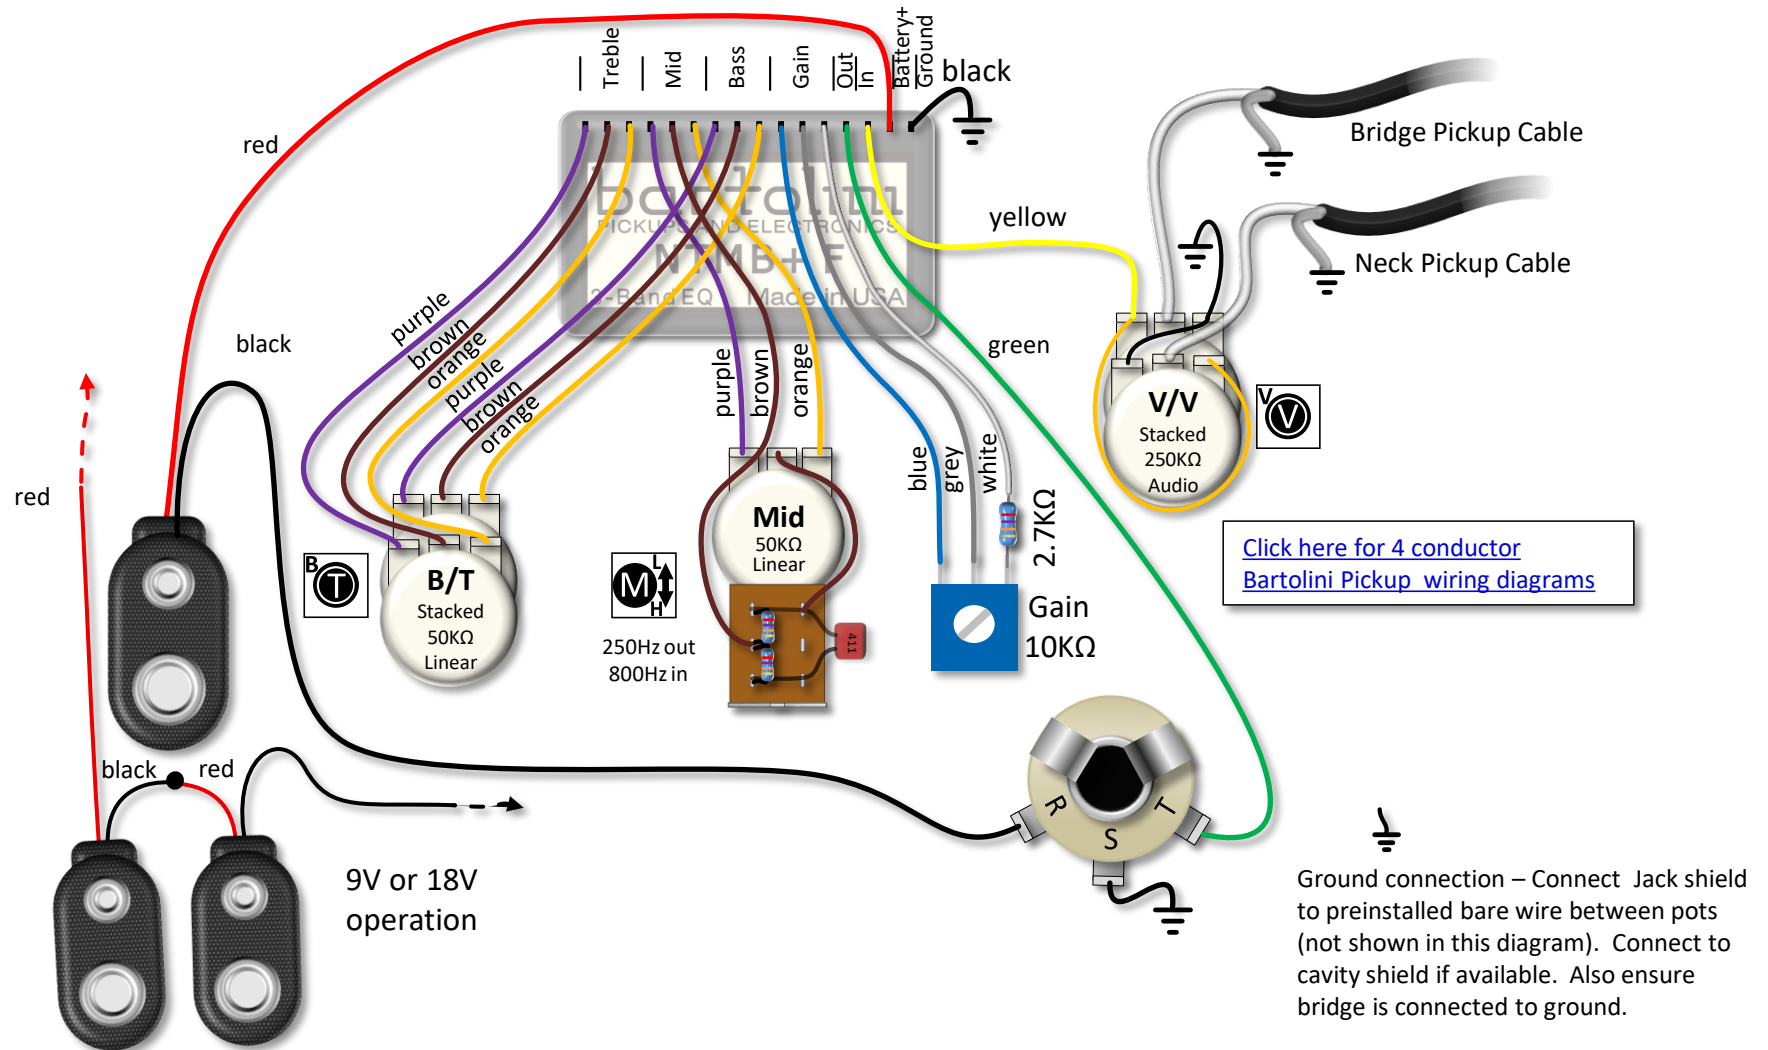

## 3 Band NTMB+F Preamp 3 Pots, Push/Pull Mid

### Ordering Details:

Model/SKU	Description	UPC
<a href="#">HR-3.4/918</a>	3 Band EQ, 3 Pots: (Neck Volume/Bridge Volume Stack) (Mid with 250/800Hz push-pull) (Treble/Bass Stack)	682384500064