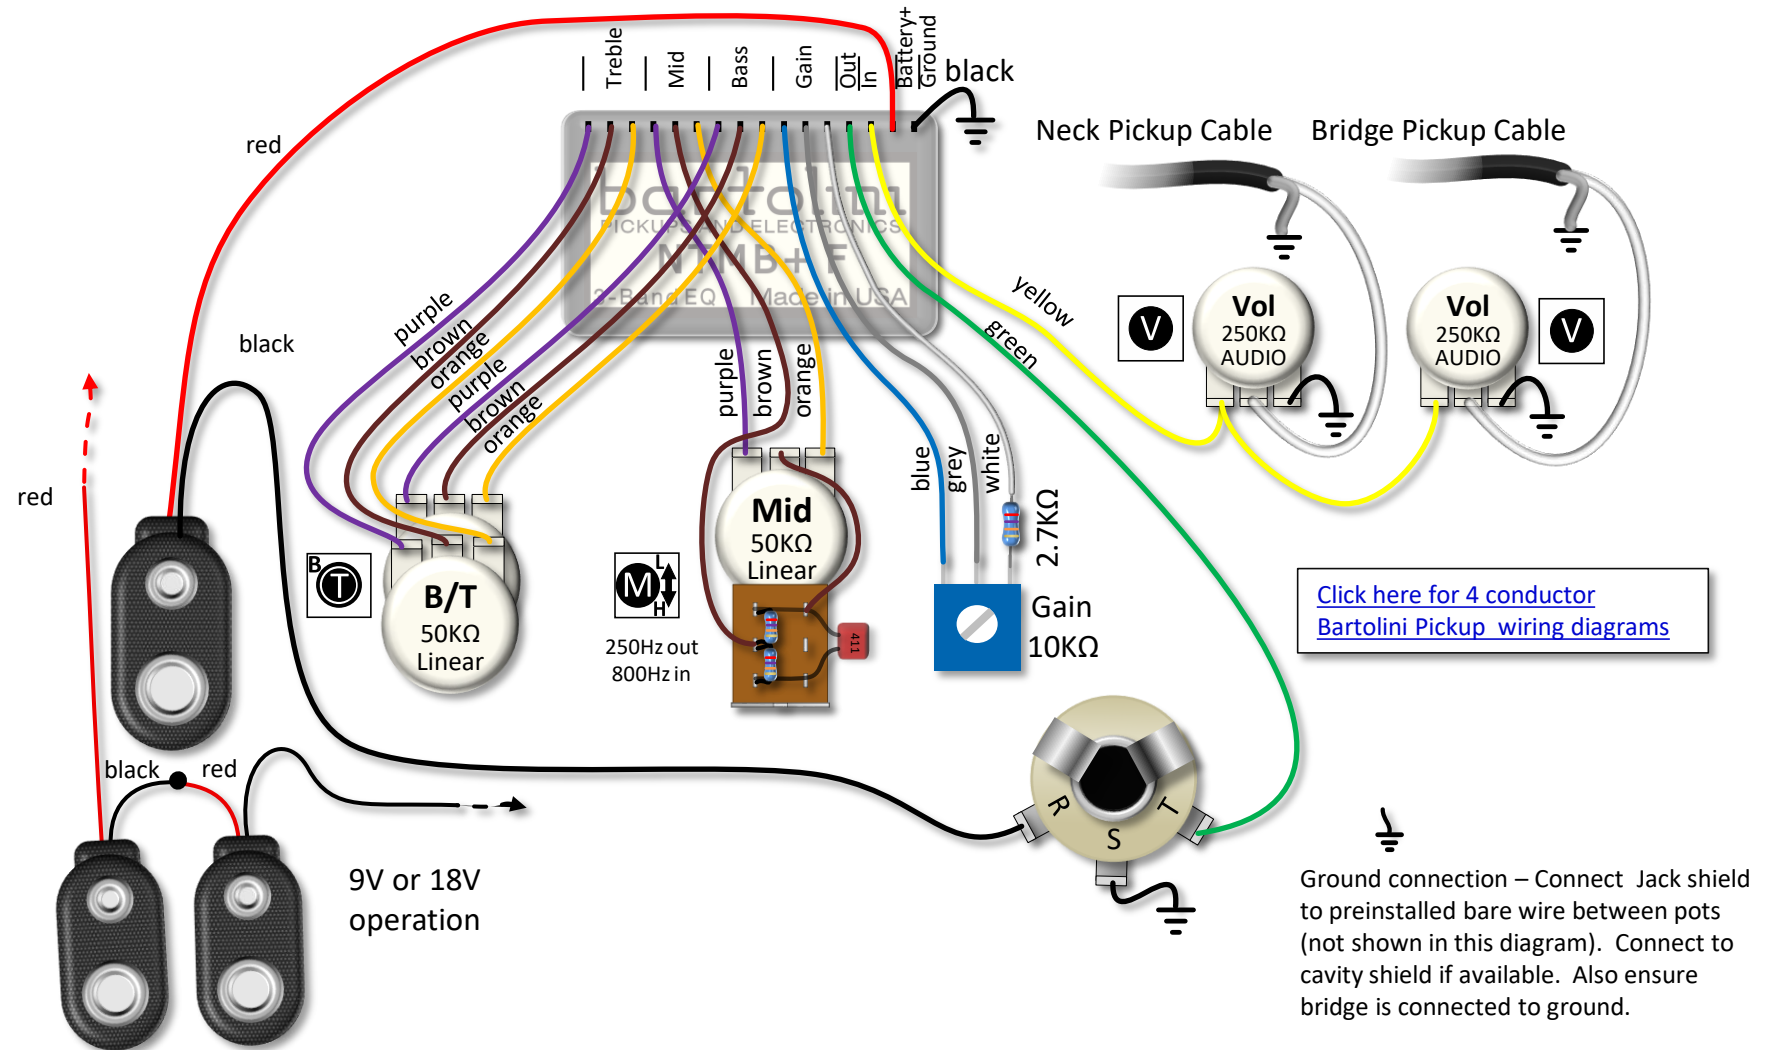

3 Band NTMB+F Preamp 4 Pots, Push/Pull Mid

Ordering Details:

Model/SKU	Description	UPC
HR-4.4/918	3 Band EQ, 4 Pots: (Neck Volume) (Bridge Volume) (Mid with 250/800Hz push-pull) (Treble/Bass Stack)	682384502150
HR-4.4J/918	3 Band EQ, 4 Pots Jazz Layout: (Volume) (Blend) (Mid with 250/800Hz push-pull) (Treble/Bass Stack)	682384506516