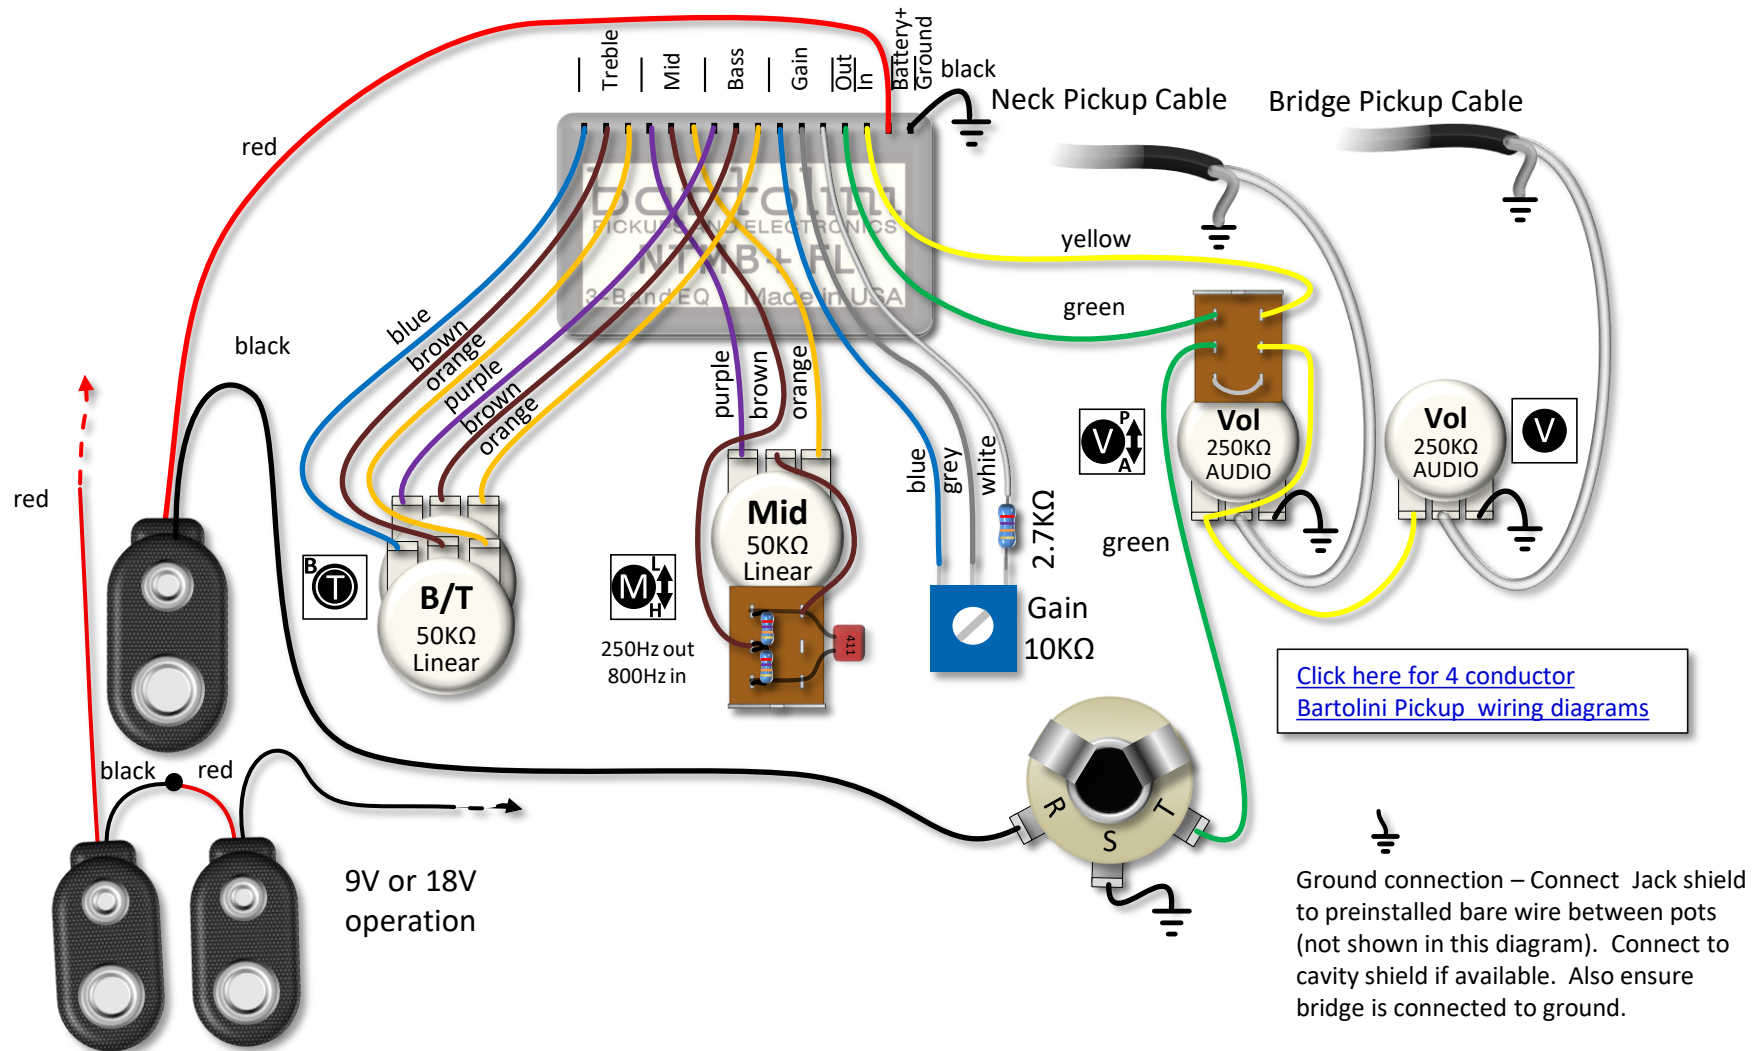

3 Band NTMB+FL Preamp active/passive, 4 Pots, Push/Pull Mid

Ordering Details:

Model/SKU	Description	UPC
HR-4.4AP/918FL	3 Band EQ, FL, 4 Pots: (Neck Volume) (Bridge Volume) (Mid with 250/800Hz push-pull) (Treble/Bass Stack)	682384504772
HR-4.4APJ/918FL	3 Band EQ, FL, 4 Pots Jazz Layout: (Neck Volume w/ Pull-Bypass Switch) (Bridge Volume) (Mid push-pull 250/800Hz) (Treble/Bass Stack)	682384506561