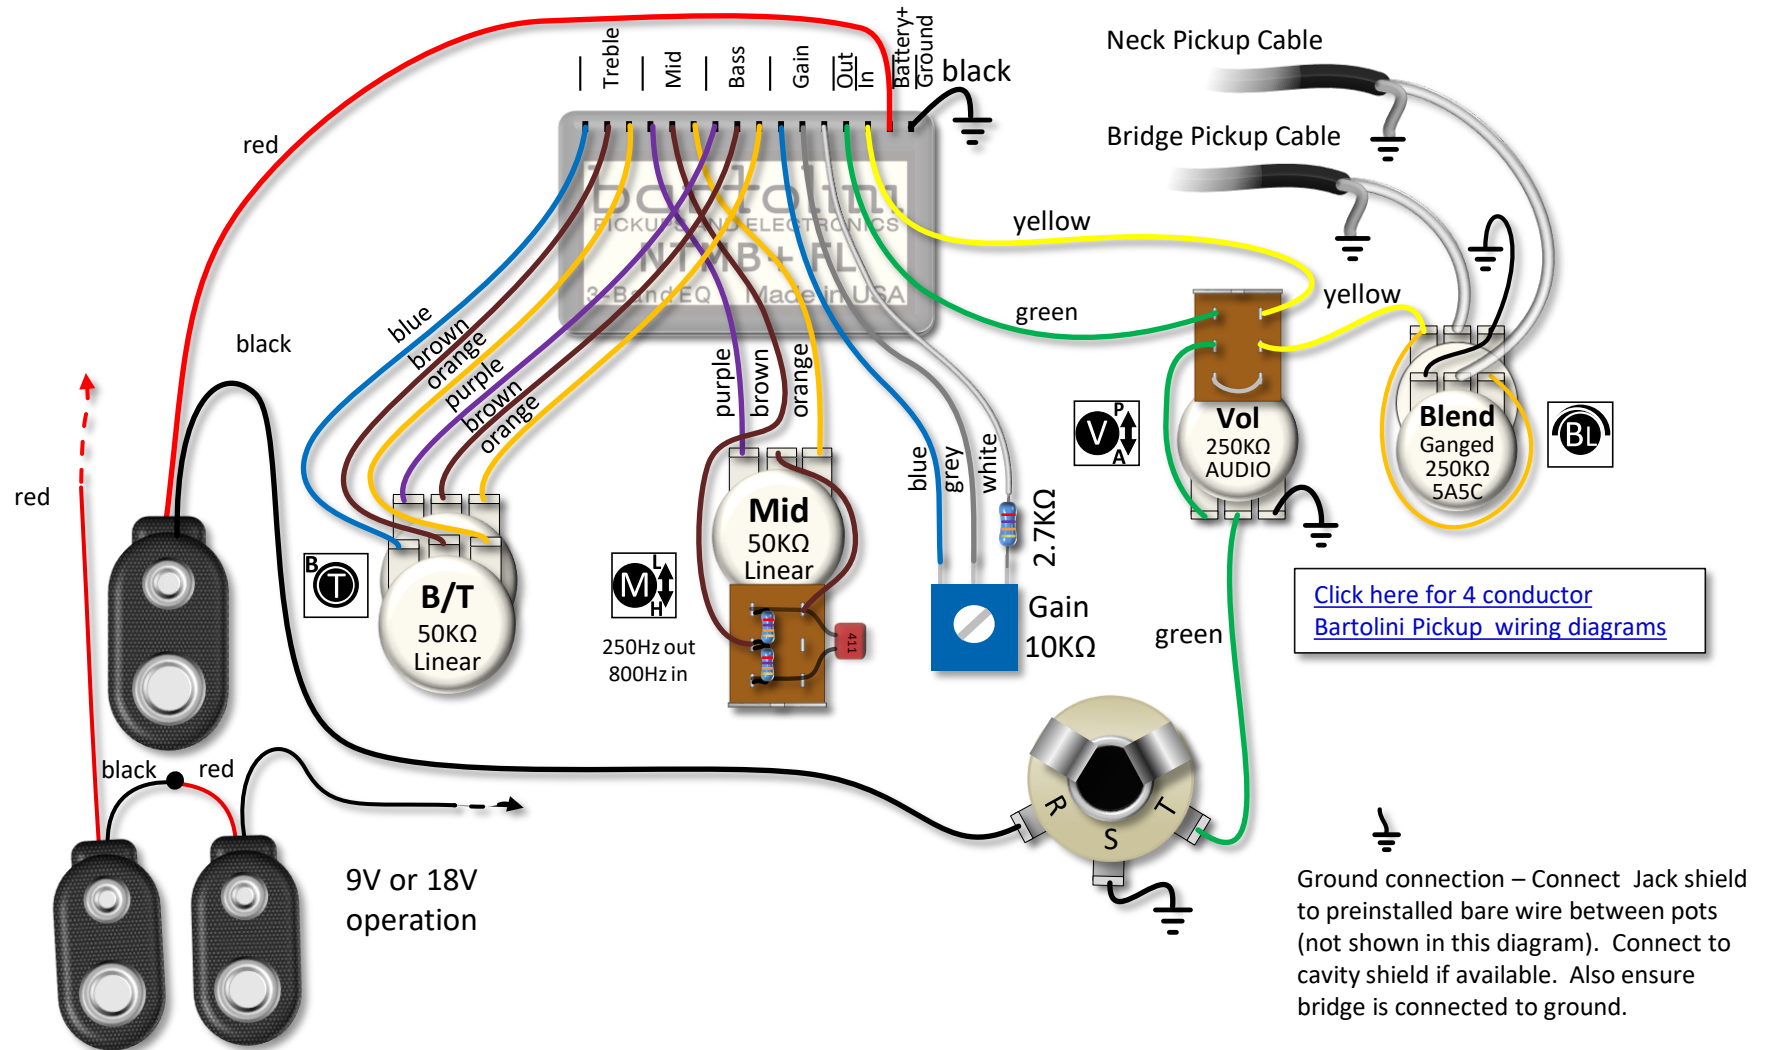

## 3 Band NTMB+FL Preamp active/passive, 4 Pots, Push/Pull Mid

### Ordering Details:

Model/SKU	Description	UPC
<a href="#">HR-4.6AP/918FL</a>	3 Band EQ FL, 4 Pots: (Volume with Pull-Bypass Switch) (Blend) (Mid with 250/800Hz push-pull) (Treble/Bass Stack)	682384502174
<a href="#">HR-4.6APJ/918FL</a>	3 Band EQ FL, 4 Pots Jazz Layout: (Volume with Pull-Bypass Switch) (Blend) (Mid with 250/800Hz push-pull) (Treble/Bass Stack)	682384503300