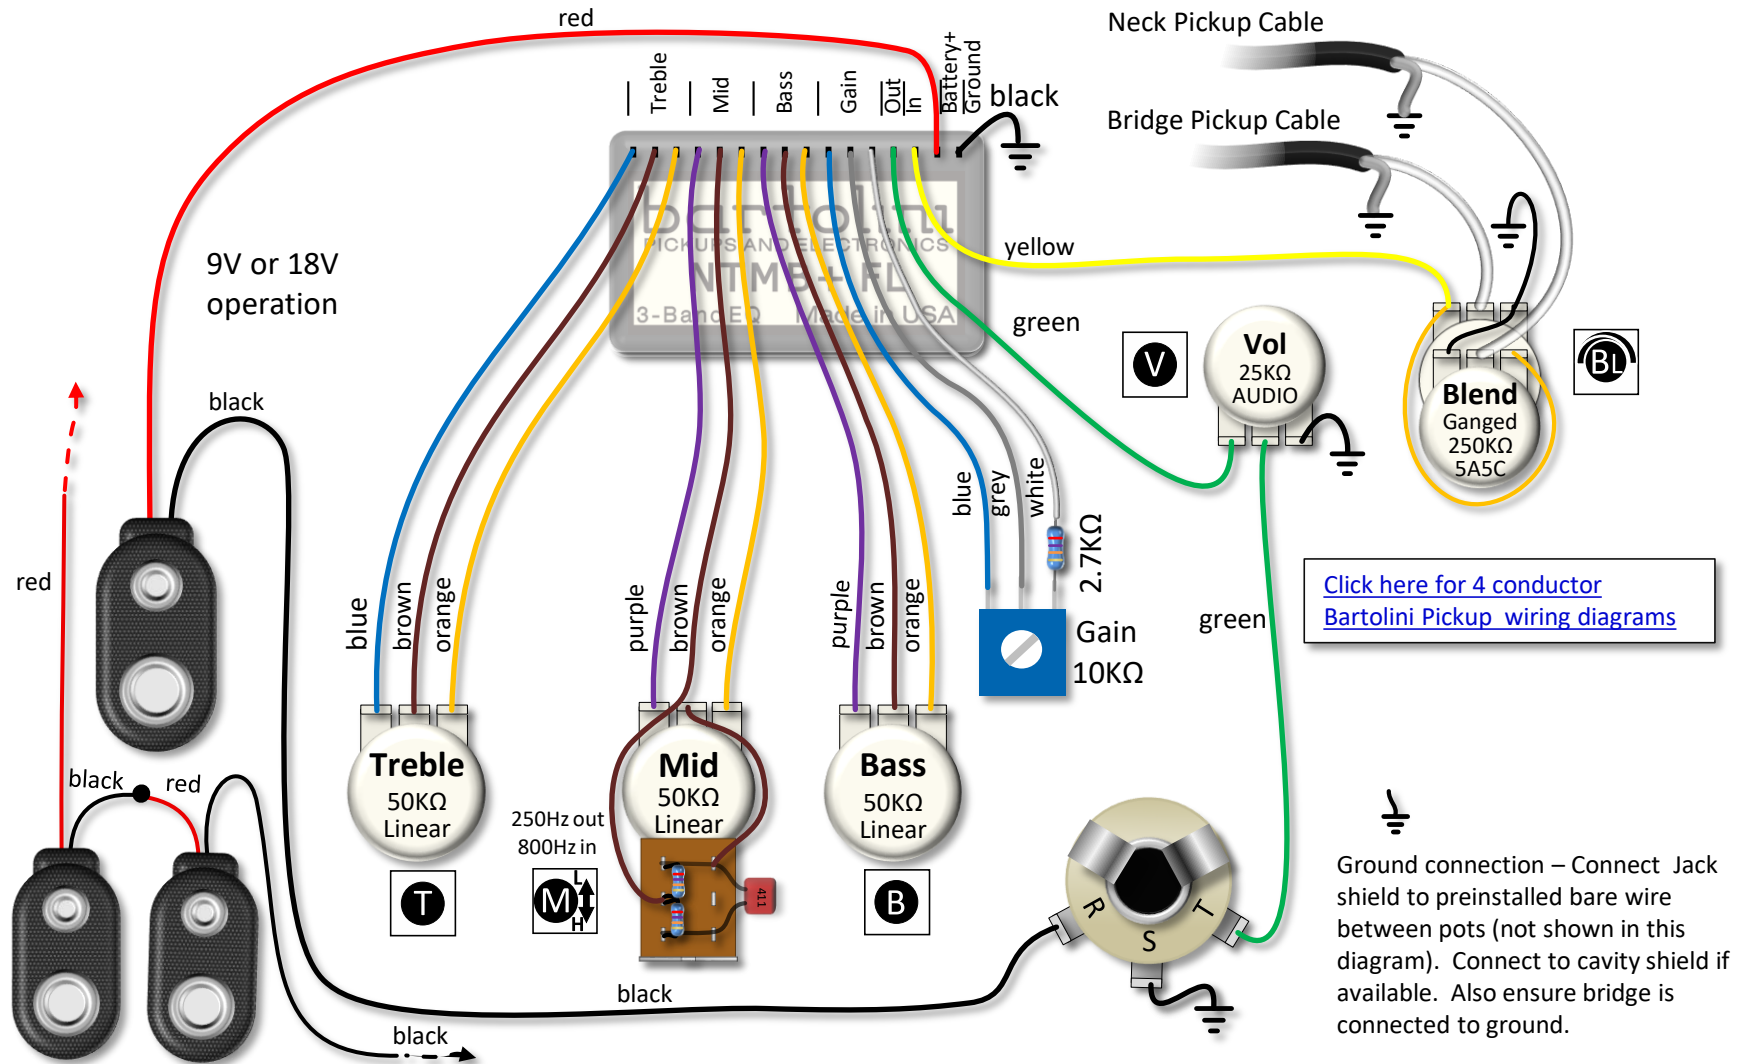

3 Band NTMB+FL Preamp, 5 Pots, push/pull mid

Ordering Details:

<https://bartolini.net/product/hr52fl/>

Model/SKU

Description

UPC

HR-5.2/918FL

3 Band EQ, FL, 5 Pots: (Volume) (Blend) (Treble) (Mid with 250/800Hz push-pull) (Bass)