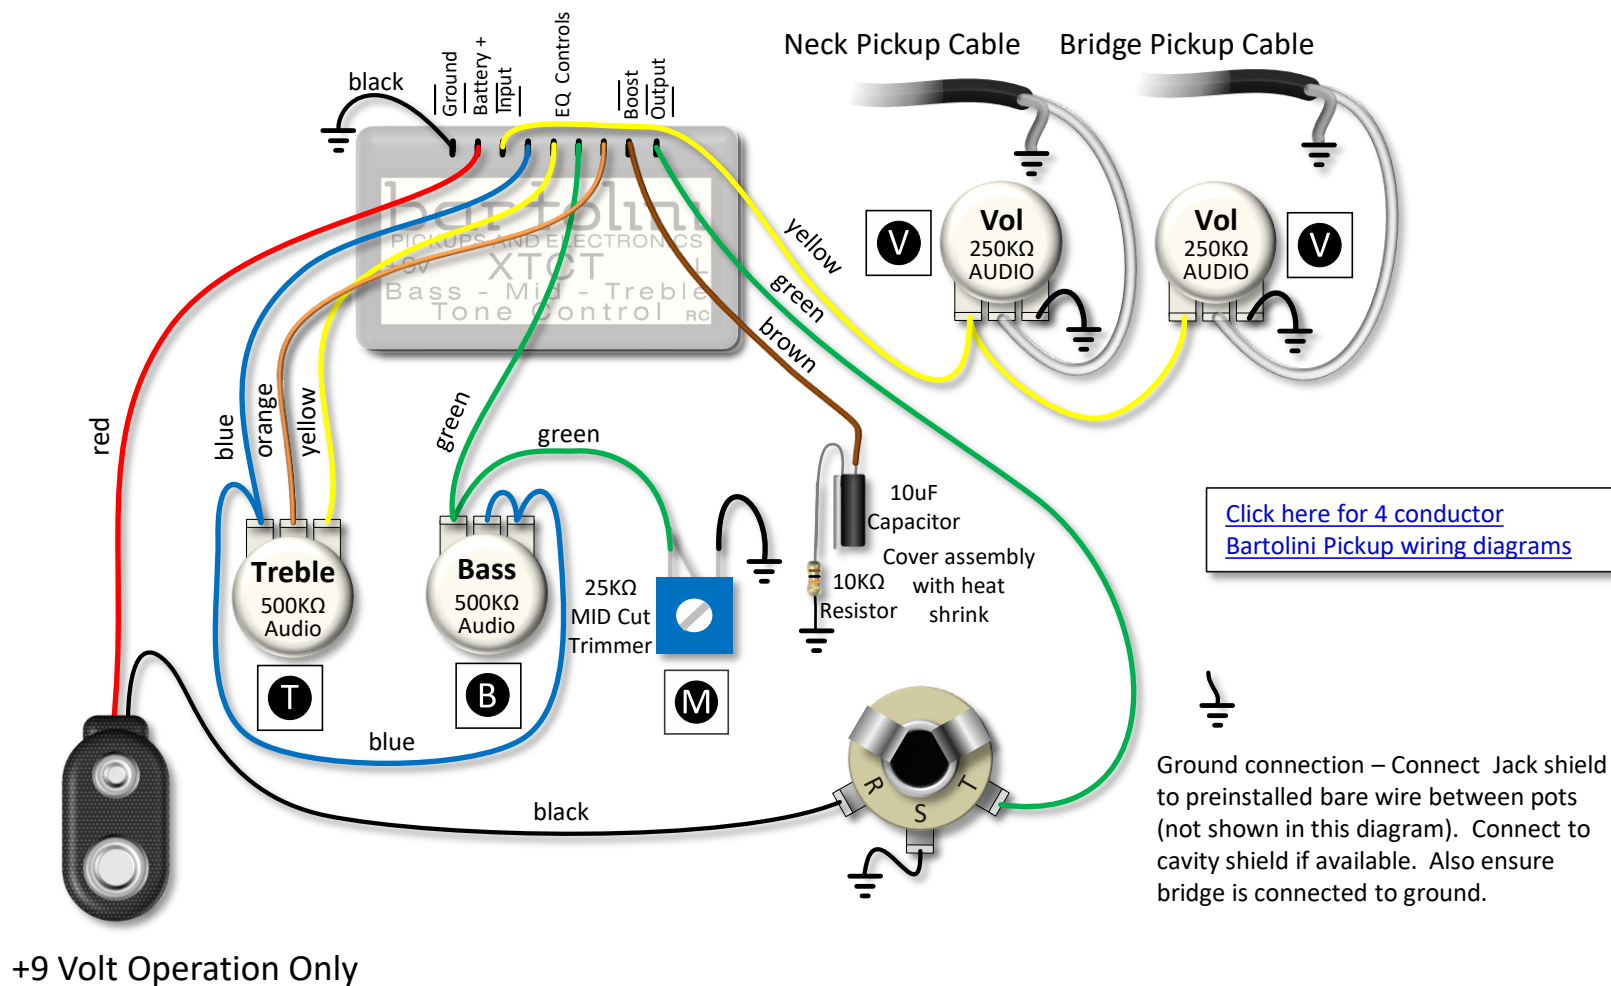

## XTCT Legacy 3-Band EQ Pre-Amp Special Order On-board Electronics for Professional Installation Only

### Ordering Details:

Model/SKU	Description	UPC
<a href="#">XTCT-4.2</a>	XTCT 2 Band EQ, 4 Pots: (Neck Volume) (Bridge Volume) (Treble) (Bass)	682384505281
<a href="#">XTCT-4.2J</a>	XTCT 2 Band EQ, 4 Pots Jazz Layout: (Neck Volume) (Bridge Volume) (Treble) (Bass)	682384506394