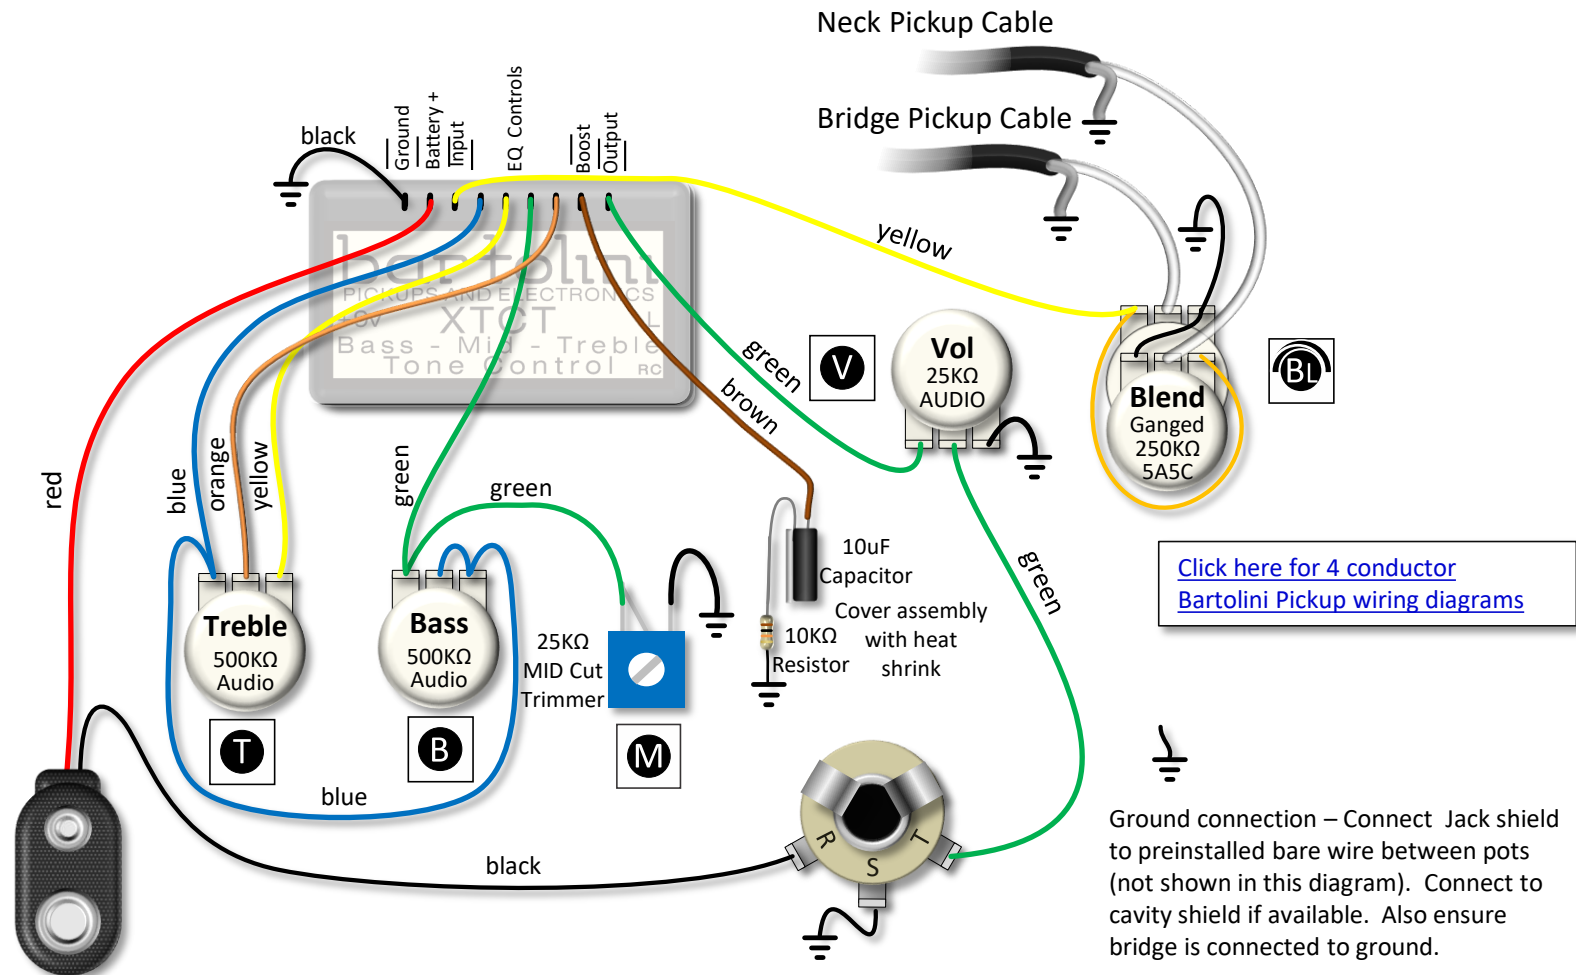

## XTCT Legacy 3-Band EQ Pre-Amp Special Order On-board Electronics for Professional Installation Only

**+9 Volt Operation Only**

### Ordering Details:

| Model/SKU                 | Description  | UPC          |
|---------------------------|--|--------------|
| <a href="#">XTCT-4.5</a>  | XTCT 2 Band EQ, 4 Pots Jazz Layout: (Volume) (Blend) (Treble) (Bass) | 682384505281 |
| <a href="#">XTCT-4.5J</a> | XTCT 2 Band EQ, 4 Pots Jazz Layout: (Volume) (Blend) (Treble) (Bass) | 682384506394 |