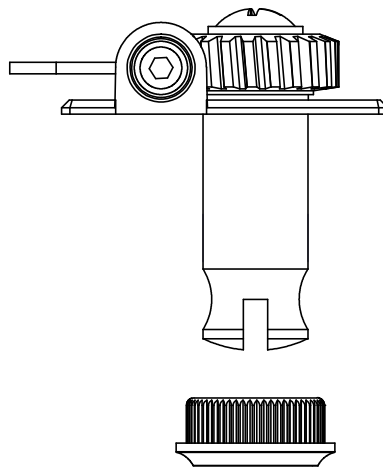

(Traditional Open-Back Style)

(Traditional Open-Back Style)

Approximate Weight

Individual Machine Head

.219lbs
(99.34g)

Complete Set
(4 Machine Heads)

.832lbs
(377g)