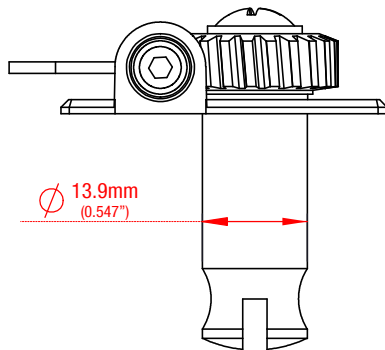

(Traditional Open-Back Style)

(Traditional Open-Back Style)

Approximate Weight

Individual Machine Head

.219lbs
(99.34g)

Complete Set
(4 Machine Heads)

.832lbs
(377g)