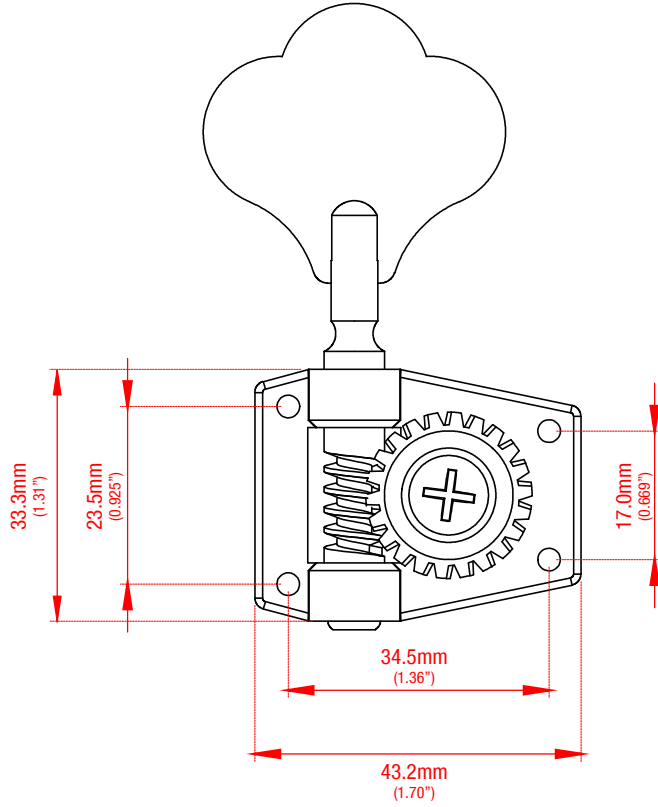

(Traditional Open-Back Style)

(Traditional Open-Back Style)

Approximate Weight

Individual Machine Head

.219lbs
(99.34g)

Complete Set
(4 Machine Heads)

.832lbs
(377g)