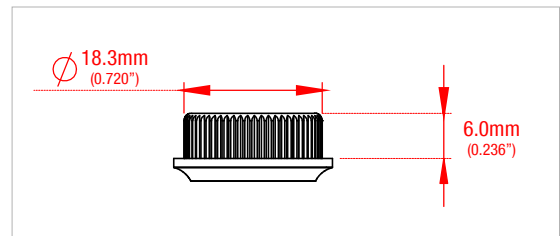

(Traditional Open-Back Style)

(Traditional Open-Back Style)

Approximate Weight

Individual Machine Head

.219lbs
(99.34g)

Complete Set
(4 Machine Heads)

.832lbs
(377g)