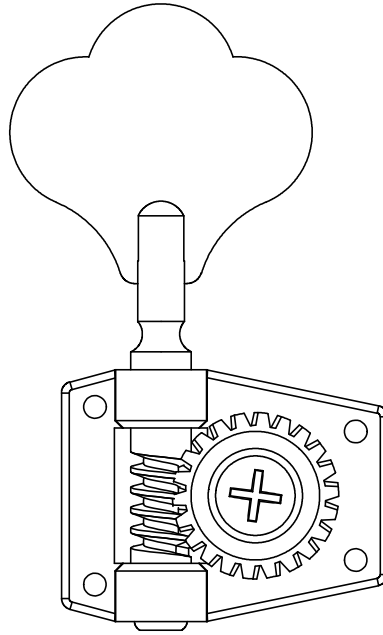

(Traditional Open-Back Style)

(Traditional Open-Back Style)

Approximate Weight

Individual Machine Head

.219lbs
(99.34g)

Complete Set
(4 Machine Heads)

.832lbs
(377g)