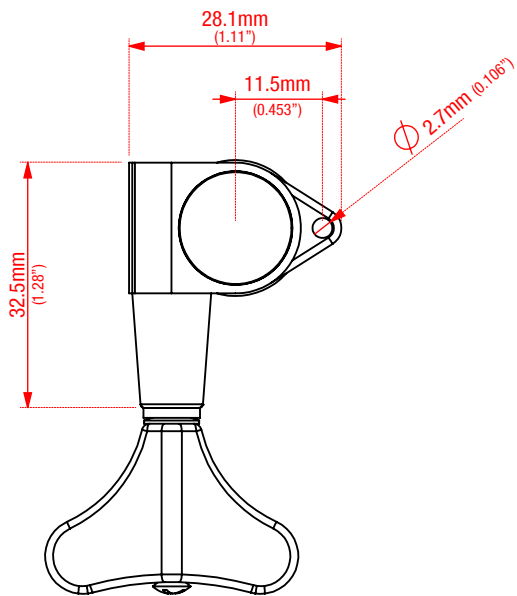

(Contemporary Y-Key Head)

(Contemporary Y-Key Head)

Approximate Weight	
Individual Machine Head	Complete Set (4 Machine Heads + Hardware)
.116lbs (52.62g)	.518lbs (235g)