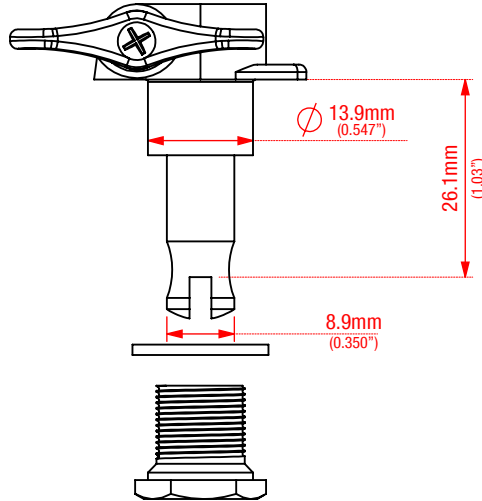

(Contemporary Y-Key Head)

(Contemporary Y-Key Head)

Approximate Weight	
Individual Machine Head	Complete Set (4 Machine Heads + Hardware)
.116lbs (52.62g)	.518lbs (235g)