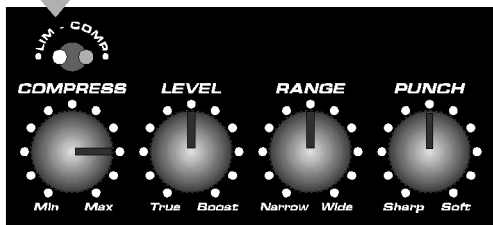

A compressor / limiter is a dynamic processor which attenuates or limits signals exceeding a pre-defined signal level. The processor compresses loud signals and boosts softer signals for a smooth overall sound

Features:

- 1. INPUT - mono 1/4" (jack)
- 2. OUTPUT - mono 1/4" (jack)
- 3. POWER SUPPLY : External 12V/100mA
Internal voltage converter (12V to 24V) for greater dynamic range
- Warning ! Only the power supply included with the effect must be used.**
- 4. MODE SWITCH - two way switch - Compressor/Limiter
- 5. COMPRESS - compression level (ratio)
- 6. LEVEL - volume level ("True " the original signal level)
- 7. RANGE - range level (band-threshold)
- 8. PUNCH - attack level Soft - fastest attack
Sharp - slowest attack
- 9. FOOT SWITCH - true-bypass when on the "Off "position
- 10. LED indicator - double colour LED indicator
green - Limiter "ON"
red - Compressor "ON"

Warning! The effect is turned off only when the power supply is unplugged.

Thank you for your trust and for choosing Taurus TUX

DISCOVER TUX FEATURES

1 Use the Limiter to test the control efficiencies of your instrument dynamic