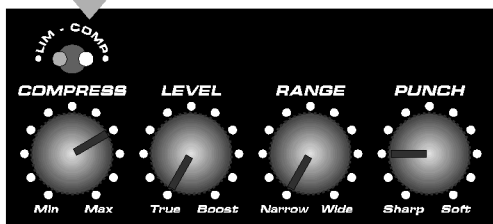

A compressor / limiter is a dynamic processor which attenuates or limits signals exceeding a pre-defined signal level. The processor compresses loud signals and boosts softer signals for a smooth overall sound

Features:

- 1. INPUT - mono 1/4" (jack)
- 2. OUTPUT - mono 1/4" (jack)
- 3. POWER SUPPLY : External 12V/100mA
Internal voltage converter (12V to 24V) for greater dynamic range
- Warning ! Only the power supply included with the effect must be used.**
- 4. MODE SWITCH - two way switch - Compressor/Limiter
- 5. COMPRESS - compression level (ratio)
- 6. LEVEL - volume level ("True " the original signal level)
- 7. RANGE - range level (band-threshold)
- 8. PUNCH - attack level Soft - fastest attack
Sharp - slowest attack
- 9. FOOT SWITCH - true-bypass when on the "Off "position
- 10. LED indicator - double colour LED indicator
green - Limiter "ON"
red - Compressor "ON"

Warning! The effect is turned off only when the power supply is unplugged.

Thank you for your trust and for choosing Taurus TUX

DISCOVER TUX FEATURES

1 Use the Limiter to test the control efficiencies of your instrument dynamic

2 Test the Range and Punch knob influence of your instrument dynamic

3 This set up equalizes middle and low frequencies level when "slap" technic is used

4 Deep compression blends and saturates bass guitar sound into rhythm section.