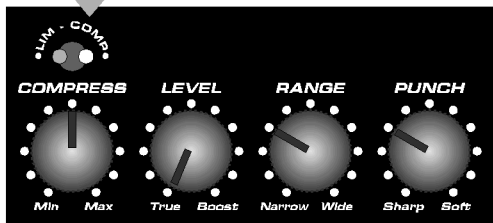

A compressor / limiter is a dynamic processor which attenuates or limits signals exceeding a pre-defined signal level. The processor compresses loud signals and boosts softer signals for a smooth overall sound

Features:

- 1. INPUT - mono 1/4" (jack)
- 2. OUTPUT - mono 1/4" (jack)
- 3. POWER SUPPLY : External 12V/100mA
Internal voltage converter (12V to 24V) for greater dynamic range
- Warning ! Only the power supply included with the effect must be used.**
- 4. MODE SWITCH - two way switch - Compressor/Limiter
- 5. COMPRESS - compression level (ratio)
- 6. LEVEL - volume level ("True " the original signal level)
- 7. RANGE - range level (band-threshold)
- 8. PUNCH - attack level Soft - fastest attack
Sharp - slowest attack
- 9. FOOT SWITCH - true-bypass when on the "Off "position
- 10. LED indicator - double colour LED indicator
green - Limiter "ON"
red - Compressor "ON"

Warning! The effect is turned off only when the power supply is unplugged.

Thank you for your trust and for choosing Taurus TUX

DISCOVER TUX FEATURES

1 Use the Limiter to test the control efficiencies of your instrument dynamic

2 Test the Range and Punch knob influence of your instrument dynamic

3 This set up equalizes middle and low frequencies level when "slap" technic is used

4 Deep compression blends and saturates bass guitar sound into rhythm section.