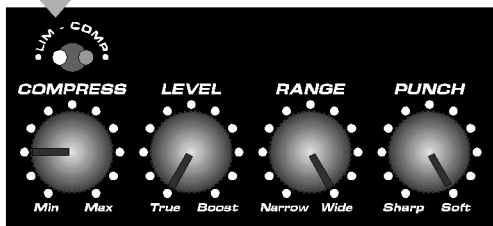

The TUX Silver Line compressor/limiter, another effect with mighty Taurus DNA is engineered for dynamic sound modification. Its four potentiometers will give you complete control over attack, compression and maximum amplitude. The passive optical system design of TUX's effect will not alter your original sound, making it virtually noiseless. Achieve extraordinarily effective and creative control over your instrument dynamics. It will become your best friend and main tool on stage and studio.

A compressor / limiter is a dynamic processor which attenuates or limits signals exceeding a pre-defined signal level. The processor compresses loud signals and boosts softer signals for a smooth overall sound

Features:

- 1. INPUT - mono 1/4" (jack)
- 2. OUTPUT - mono 1/4" (jack)
- 3. POWER SUPPLY : External 12V/100mA
Internal voltage converter (12V to 24V) for greater dynamic range
- Warning ! Only the power supply included with the effect must be used.**
- 4. MODE SWITCH - two way switch - Compressor/Limiter
- 5. COMPRESS - compression level (ratio)
- 6. LEVEL - volume level ("True " the original signal level)
- 7. RANGE - range level (band-threshold)
- 8. PUNCH - attack level Soft - fastest attack
Sharp - slowest attack
- 9. FOOT SWITCH - true-bypass when on the "Off "position
- 10. LED indicator - double colour LED indicator
green - Limiter "ON"
red - Compressor "ON"

Warning! The effect is turned off only when the power supply is unplugged.

Thank you for your trust and for choosing Taurus TUX

DISCOVER TUX FEATURES

1 Use the Limiter to test the control efficiencies of your instrument dynamic