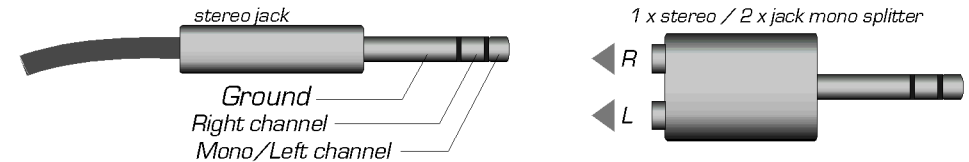

The VECHOOR Black Line series produced under the Taurus brand will make your instrument's thickest strings reach unprecedented richness in sound quality. In keeping with the mighty powerful Taurus legacy, your guitar in tandem with VECHOOR will create the fullest pallet of colourful choruses, ranging from sweet, restful to ferocious powerful sound. The unique and unusual polyphonic sound of the VECHOOR is achieved by mixing simultaneous triple sound layers into one thick, fat, chunky sound. You will be simply amazed by the range of colours, harmony and multi-voice spectrums created by the Chorus and Enhancer effects when linked to your guitar.

Features:

1. INPUT - mono 1/4" (jack)
2. OUTPUT - stereo/mono 1/4" (jack)

3. POWER SUPPLY - External 12V/100mA
  -Internal voltage converter (12V to 24V) for greater dynamic range

Warning ! Only the power supply included with the effect must be used.

4. DEPTH - depth modulation
5. SPEED - speed modulation
6. DETUNE - detune modulation
7. ENHANCER - level of extended polyphony in low frequency range
  (ENHANCER is modify only by DETUNE potentiometer)
8. FOOT SWITCH - true-bypass when on the "Off "position in mono mode
  - active bypass when in stereo mode (when the splitter is used)
9. LED - power indicator

Warning! The effect is turned off only when the power supply is unplugged.