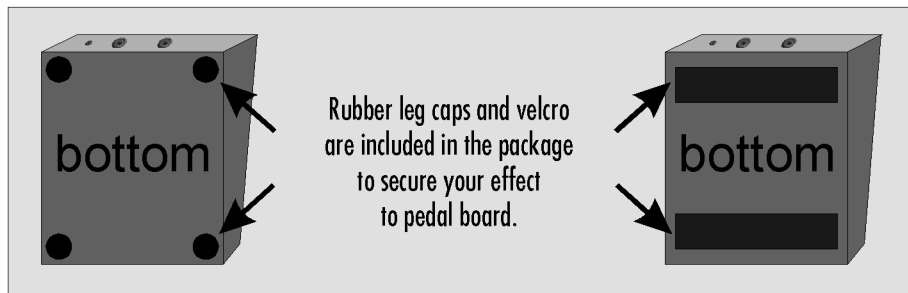

Thank you for your trust and for choosing Taurus VECHOOR