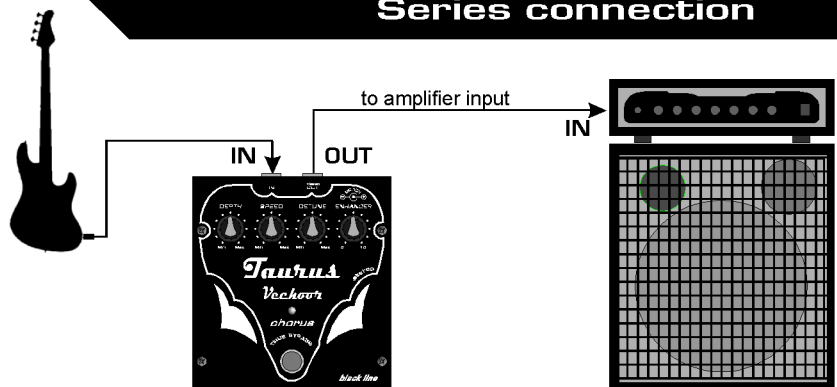

Features:

1. INPUT - mono 1/4" (jack)
2. OUTPUT - stereo/mono 1/4" (jack)

3. POWER SUPPLY - External 12V/100mA
-Internal voltage converter (12V to 24V) for greater dynamic range

Warning ! Only the power supply included with the effect must be used.

4. DEPTH - depth modulation
5. SPEED - speed modulation
6. DETUNE - detune modulation
7. ENHANCER - level of extended polyphony in low frequency range
(ENHANCER is modify only by DETUNE potentiometer)
8. FOOT SWITCH - true-bypass when on the "Off "position in mono mode
- active bypass when in stereo mode (when the splitter is used)
9. LED - power indicator

Warning! The effect is turned off only when the power supply is unplugged.

Thank you for your trust and for choosing Taurus VECHOOR

EFFECT CONNECTION CONFIGURATION

Series connection

Veechoor

Amplifier

Loop connection