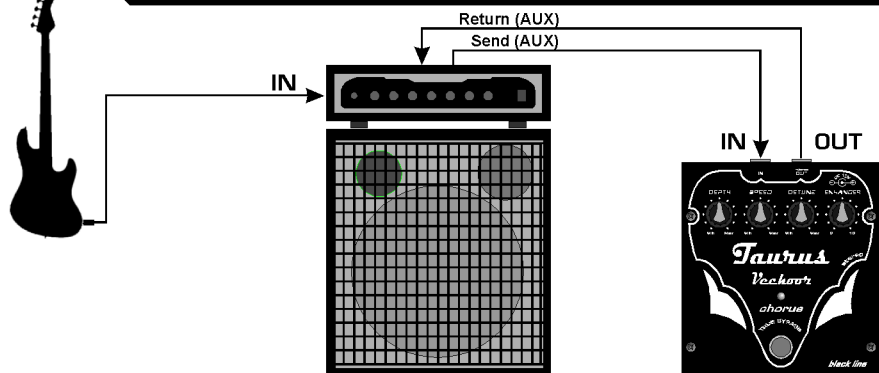

4. DEPTH - depth modulation
5. SPEED - speed modulation
6. DETUNE - detune modulation
7. ENHANCER - level of extended polyphony in low frequency range
(ENHANCER is modify only by DETUNE potentiometer)
8. FOOT SWITCH - true-bypass when on the "Off "position in mono mode
- active bypass when in stereo mode (when the splitter is used)
9. LED - power indicator

Warning! The effect is turned off only when the power supply is unplugged.

Thank you for your trust and for choosing Taurus VECHOOR

EFFECT CONNECTION CONFIGURATION

Series connection

Veechoor

Amplifier

Loop connection