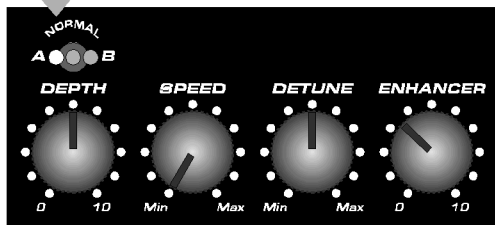

4. A-NORMAL-B - three way mode switch (Flanger Modern A - Chorus - Flanger Modern B )
5. DEPTH - depth modulation
6. SPEED - speed modulation
7. DETUNE - detune modulation
8. ENHANCER - level of extended polyphony in low frequency range  
(ENHANCER is modify only by DETUNE potentiometer )
9. FOOT SWITCH - true-bypass when on the "Off "position in mono mode  
- active bypass when in stereo mode (when the splitter is used )
10. LED - power indicator

## DISCOVER VECHOOR FEATURES

1

Classic CHORUS sound

2

Explore the deepness of the ENHANCER

3

MODERN-flange A

4