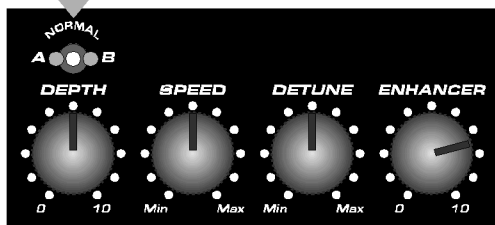

2

Explore the deepness of the ENHANCER