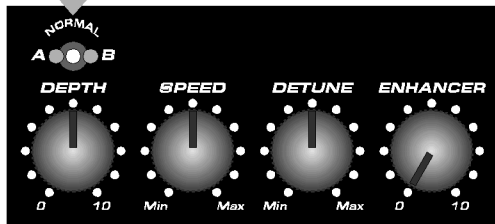

DISCOVER VECHOOR FEATURES

1

Classic CHORUS sound