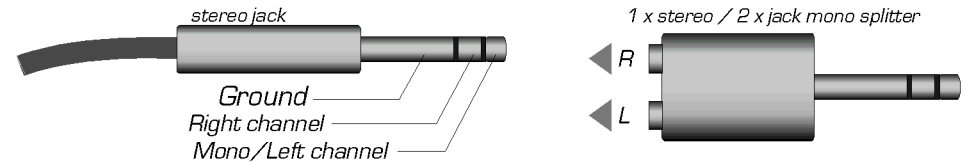

Features:

1. INPUT - mono 1/4" (jack)
2. OUTPUT - stereo/mono 1/4" (jack)

3. POWER SUPPLY - External 12V/100mA

-Internal voltage converter (12V to 24V) for greater dynamic range

Warning ! Only the power supply included with the effect must be used.

4. A-NORMAL-B - three way mode switch (Flanger Modern A - Chorus - Flanger Modern B)
5. DEPTH - depth modulation
6. SPEED - speed modulation
7. DETUNE - detune modulation
8. ENHANCER - level of extended polyphony in low frequency range
  (ENHANCER is modify only by DETUNE potentiometer)
9. FOOT SWITCH - true-bypass when on the "Off "position in mono mode
  - active bypass when in stereo mode (when the splitter is used)
10. LED - power indicator

Warning! The effect is turned off only when the power supply is unplugged.

Thank you for your trust and for choosing Taurus VECHOOR