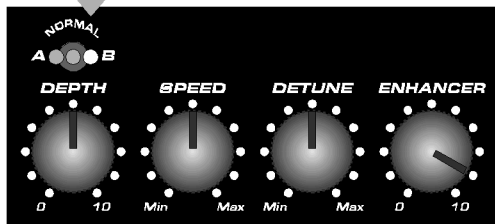

4. A-NORMAL-B - three way mode switch (Flanger Modern A - Chorus - Flanger Modern B )
5. DEPTH - depth modulation
6. SPEED - speed modulation
7. DETUNE - detune modulation
8. ENHANCER - level of extended polyphony in low frequency range  
(ENHANCER is modify only by DETUNE potentiometer )
9. FOOT SWITCH - true-bypass when on the "Off "position in mono mode  
- active bypass when in stereo mode (when the splitter is used )
10. LED - power indicator

## DISCOVER VECHOOR FEATURES

1

Classic CHORUS sound

2

Explore the deepness of the ENHANCER

3

MODERN-flange A

4